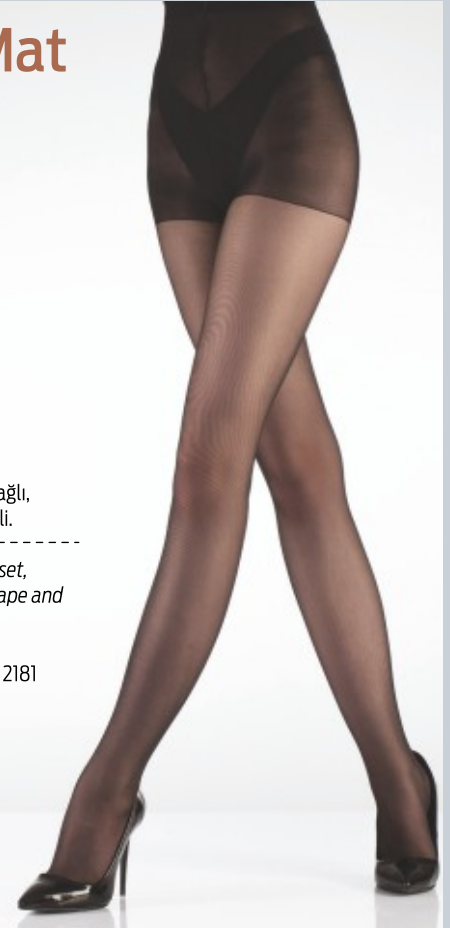

Fit 40 Mat

40 Den
%85 Polyamide
%15 Elastane

Yarı mat, tam formalı, ağlı,
topuklu, burun takviyeli.

Semi-opaque with gusset,
full-boarded in foot shape and
reinforced toe.

Ürün Kodu / Article: 2181
Beden / Size: 1-2-3

52 57
Sahara Tan Skin
Sahra Ten Ten
96 500
Blue Nights Black
Lacivert Siyah