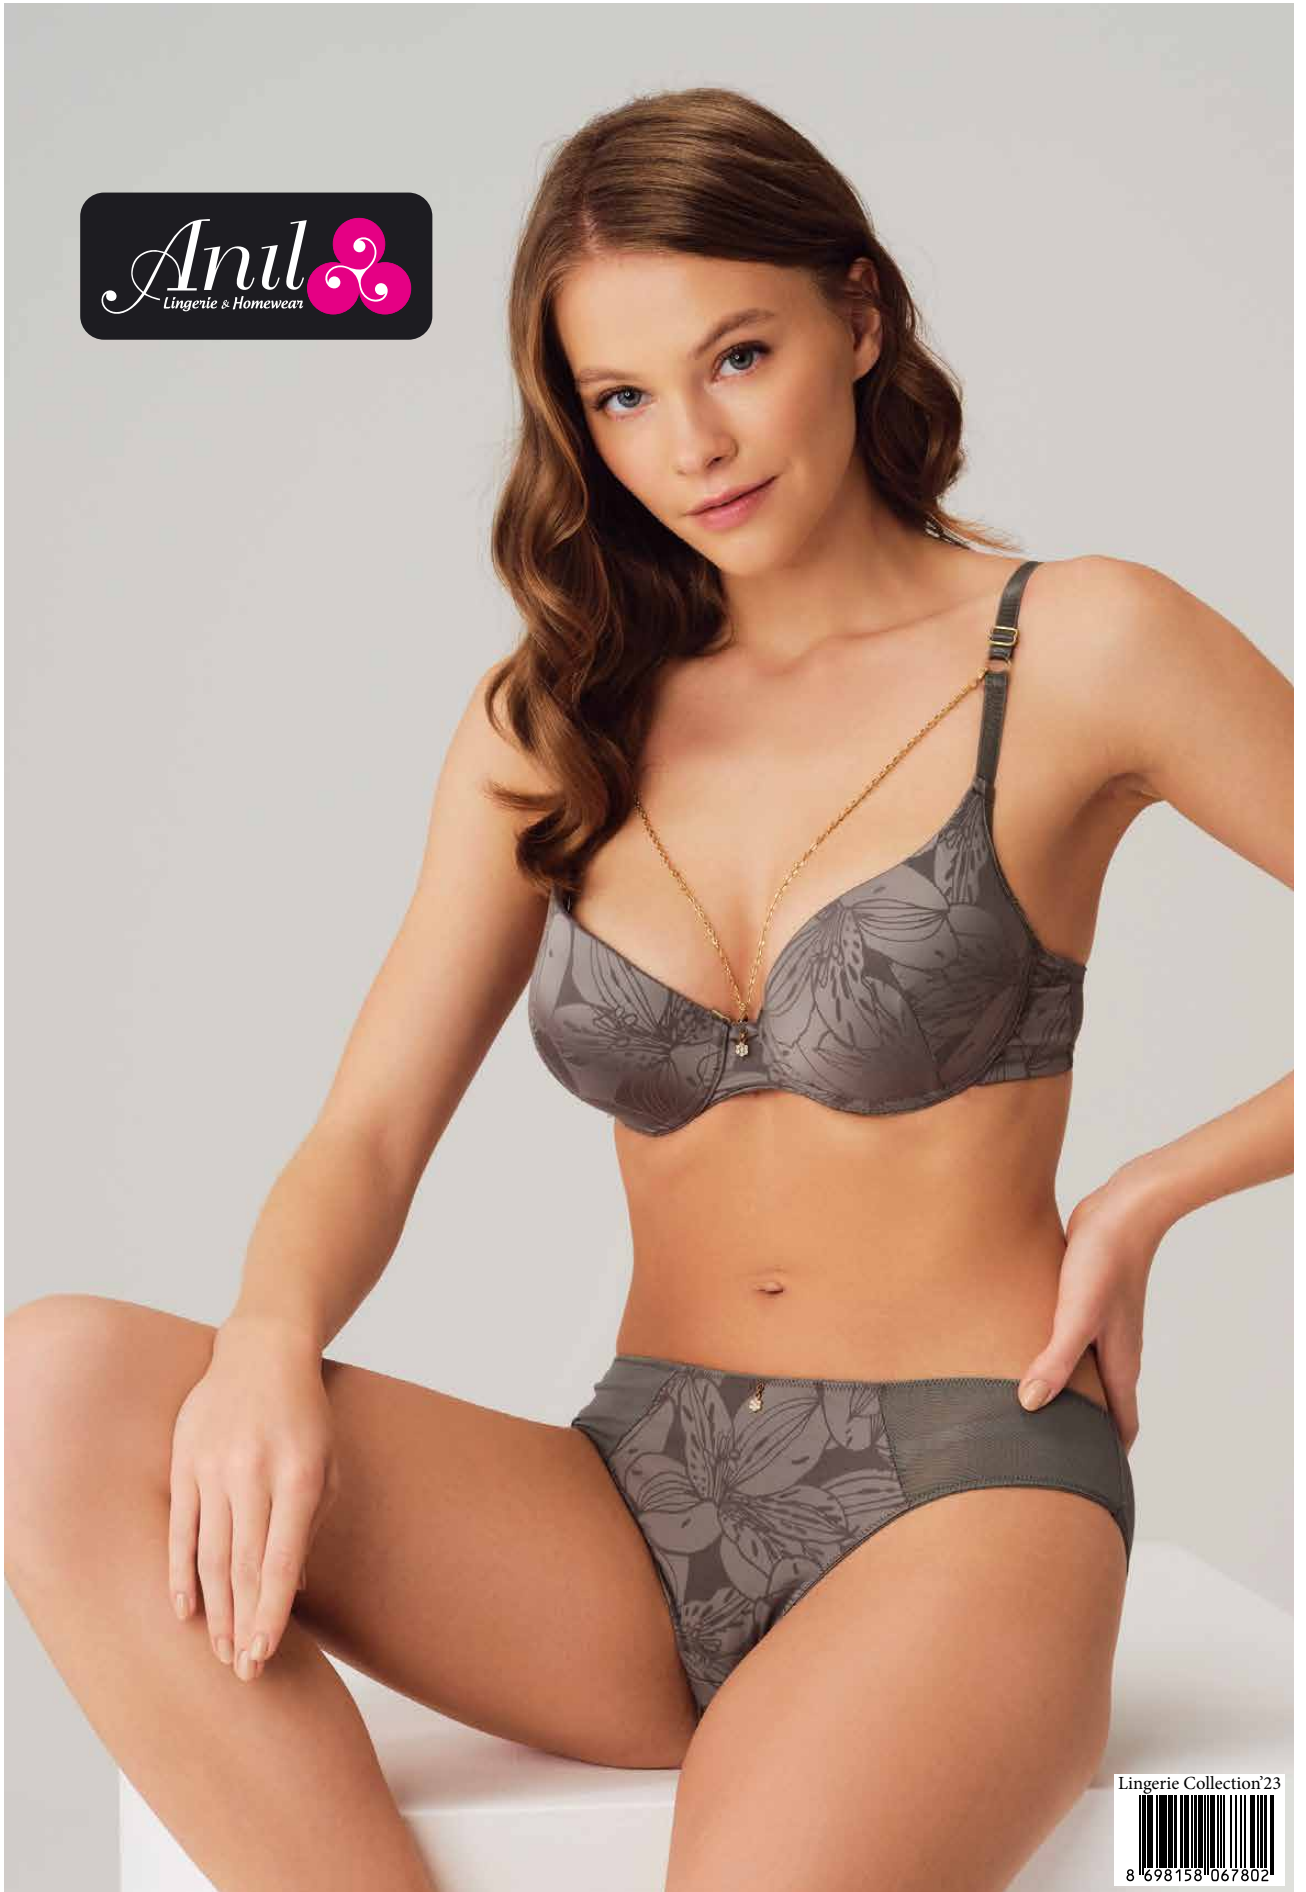

S-M-L-XL
White, Black, Red,
Green, Claret Red
%92 Cotton %8 Ea

2772

S-M-L-XL
White, Dark Blue,
Green, Mustard,
Cinnamon
%92 Cotton %8 Ea

2687

S-M-L-XL
White, Black, Skin, Pink
%92 Cotton %8 Ea

Lingerie Collection'23