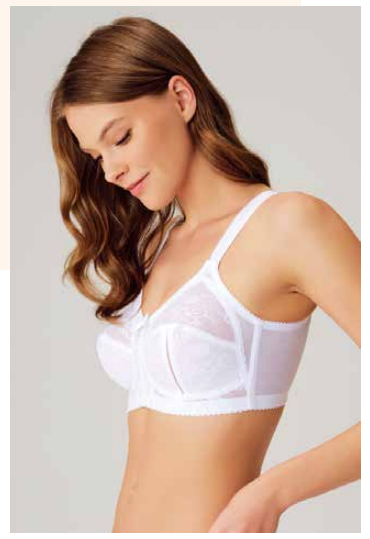

Minimizer Bra

3717

BALENSİZ TOPARLAYICI SÜTYEN

80B - 115B Cup

80C - 100C Cup

80D - 100D Cup

White, Skin, Black

Toparlama etkisiyle göğüslerinizi tamamen sararak doğal ve dik bir form verir. Balensiz oluşunun verdiği özgürlükle, büyük bedenlerde şık bir duruş sağlar. *2 bedene kadar küçülme!