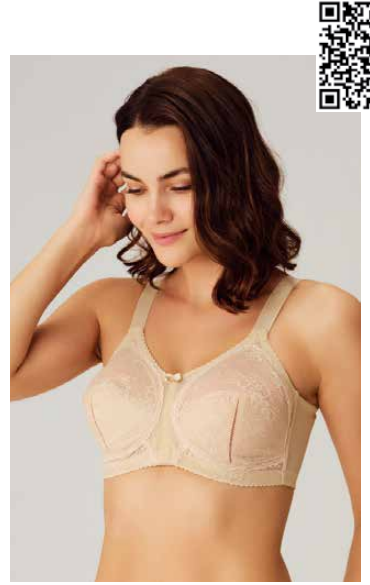

Minimizer Bra

3717

BALENSİZ TOPARLAYICI SÜTYEN

80B - 115B Cup

80C - 100C Cup

80D - 100D Cup

White, Skin, Black

Toparlama etkisiyle göğüslerinizi tamamen sararak doğal ve dik bir form verir. Balensiz oluşunun verdiği özgürlükle, büyük bedenlerde şık bir duruş sağlar. *2 bedene kadar küçülme!