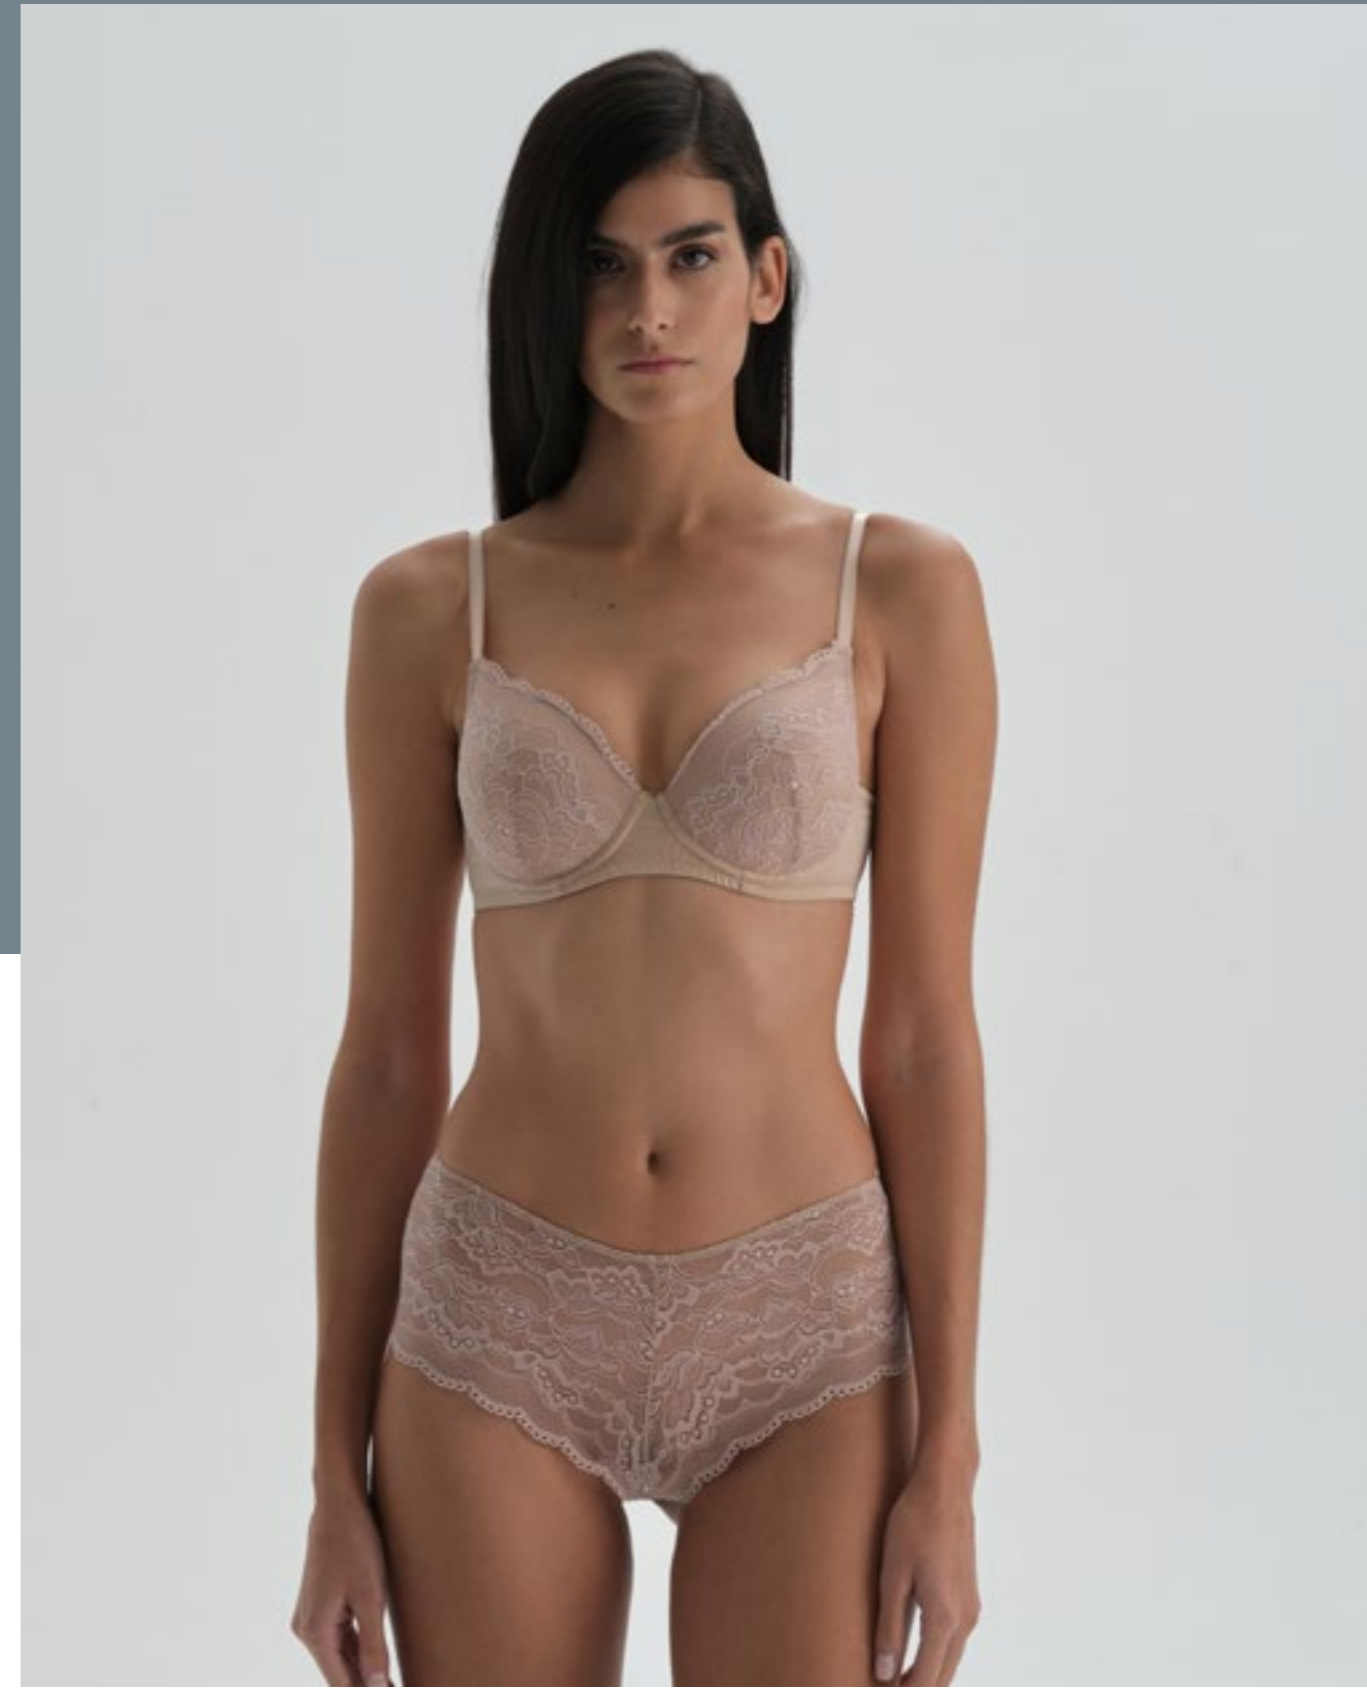

**21WW27065MA**

STRING  
STRING

XS-S-M-L-XL

Siyah, Petrol  
Black, Oil

**21WW27066MA**

BOXER SLIP  
BOXER SLIP

XS-S-M-L-XL

Siyah, Pembe  
Black, Pink Nude