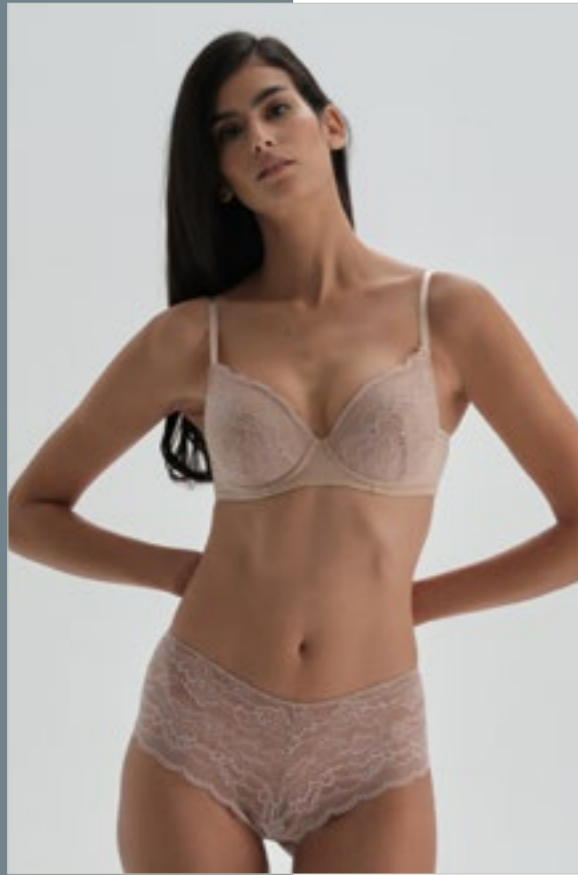

21WW27066MA

BOXER SLIP
BOXER SLIP

XS-S-M-L-XL

Siyah, Pembe
Black, Pink Nude