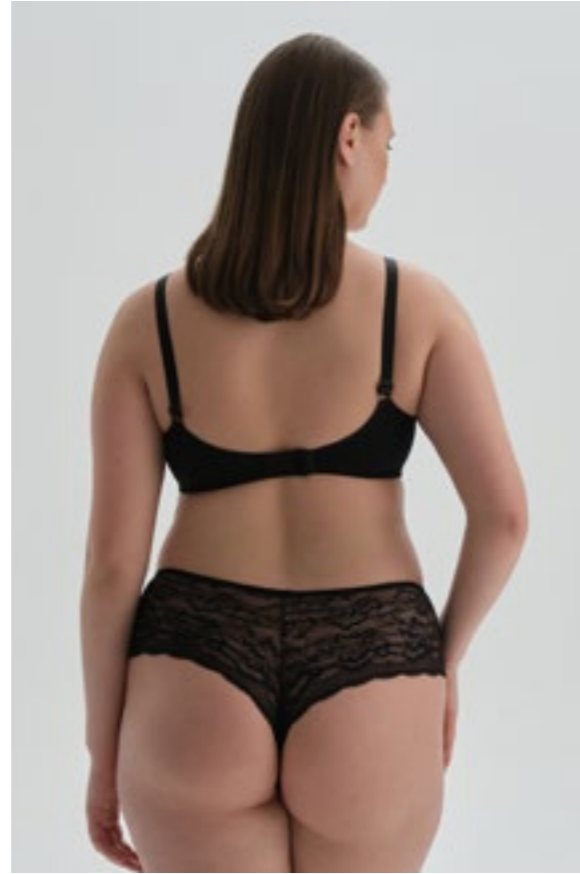

21WW27063MA

BRAZILLIAN
BRAZILLIAN

S-M-L-XL-2XL

Siyah, Petrol, Pembe
Black,Oil, Pink Nude