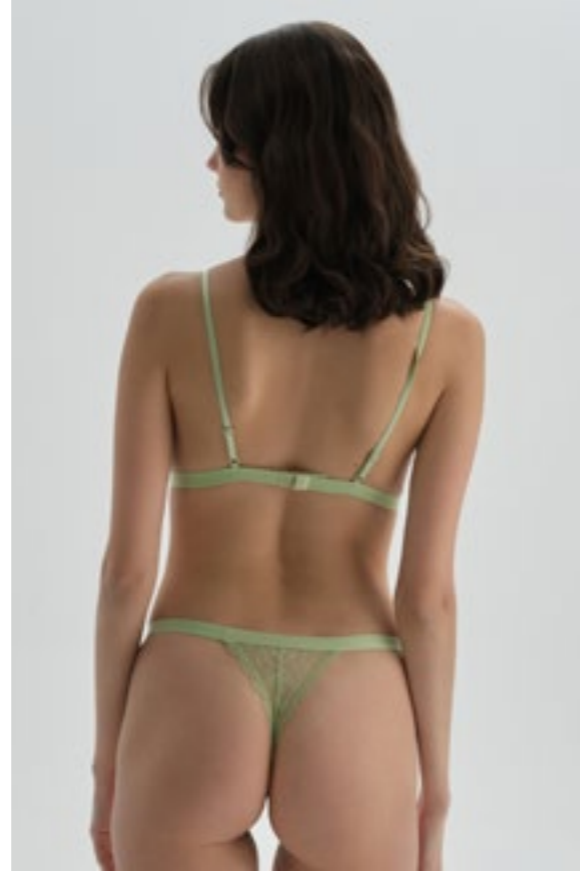

22SW27124PU

TANGA
THONG

S-M-L-XL

Yeşil
Green