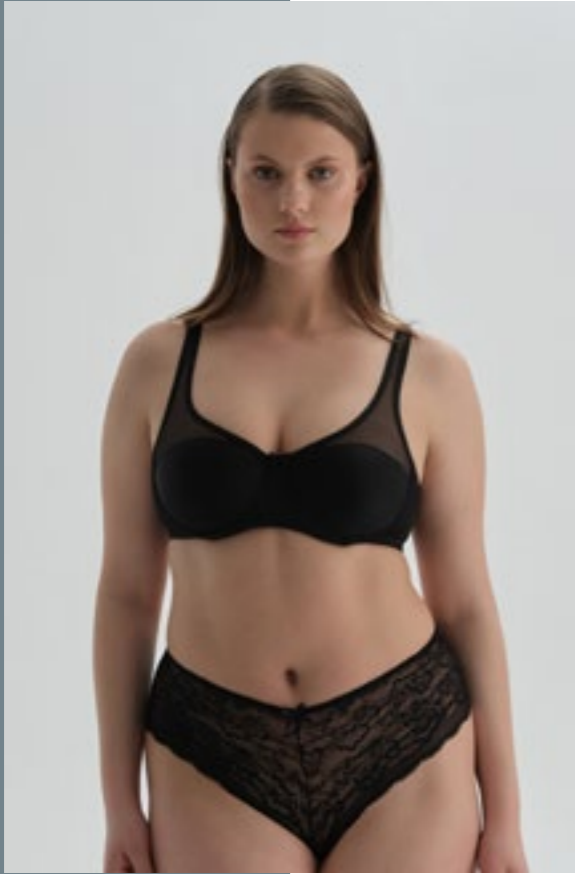

21WW27063MA

BRAZILLIAN
BRAZILLIAN

S-M-L-XL-2XL

Siyah, Petrol, Pembe
Black,Oil, Pink Nude