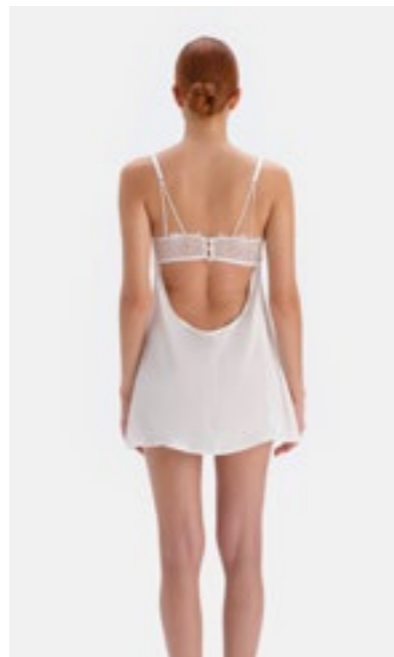

23SW21089SD

Gecelik
Nightgown

Beyaz
White

36-42

23SW19074SD

Sabahlık
Dressing Gown

Beyaz
White

36-42