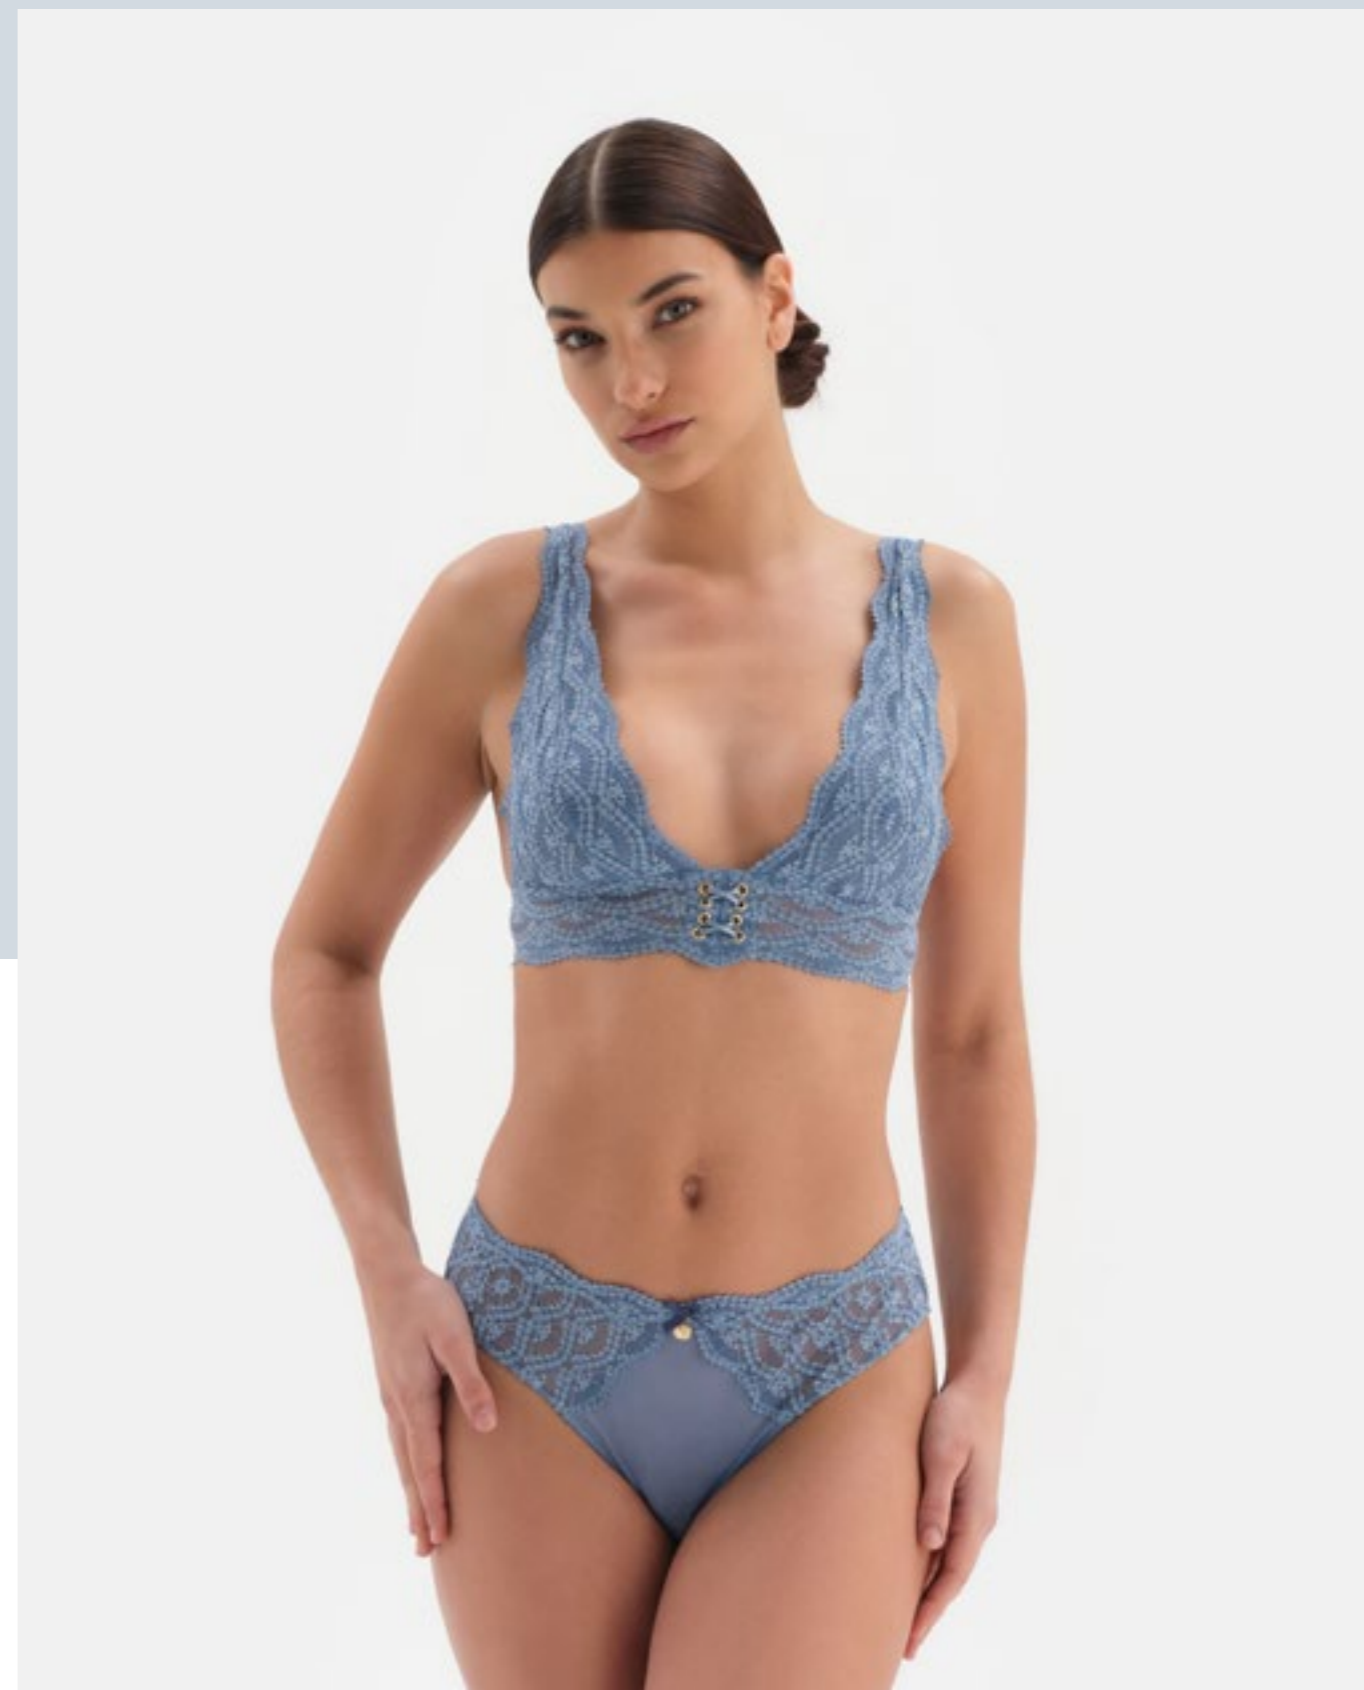

23SW27331MA

Hipster
Hipster

XS-2XL

Mavi
Blue