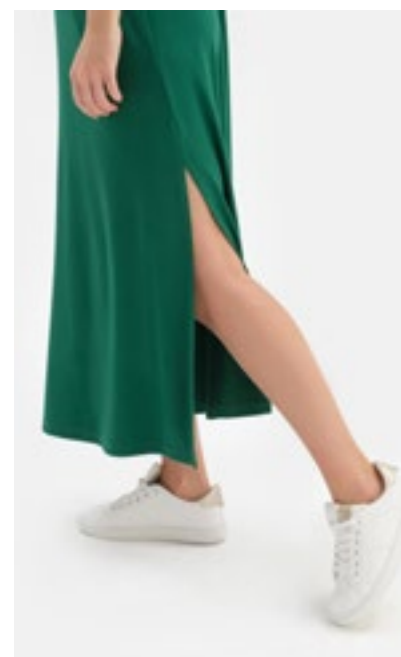

23SW86028BB

Elbise
Dress

Koyu Yeşil
Dark Green

S-XL

23SW86025BB

Elbise
Dress

Siyah
Black

36-42