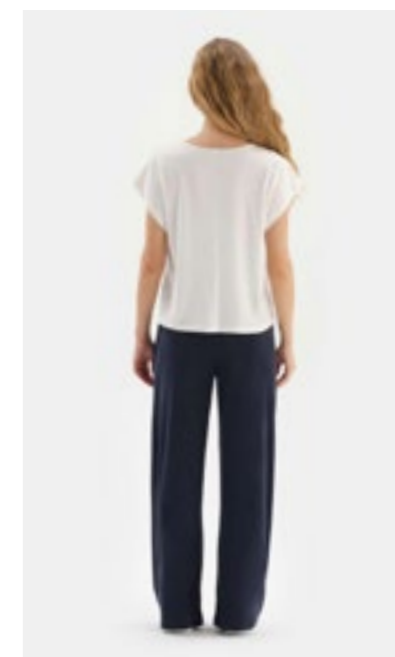

Beyaz
White

S-XL

23SW13068BB

Atlet
Athlete

Beyaz, Siyah
White, Black

S-XL

23SW13065BB

Atlet
Athlete