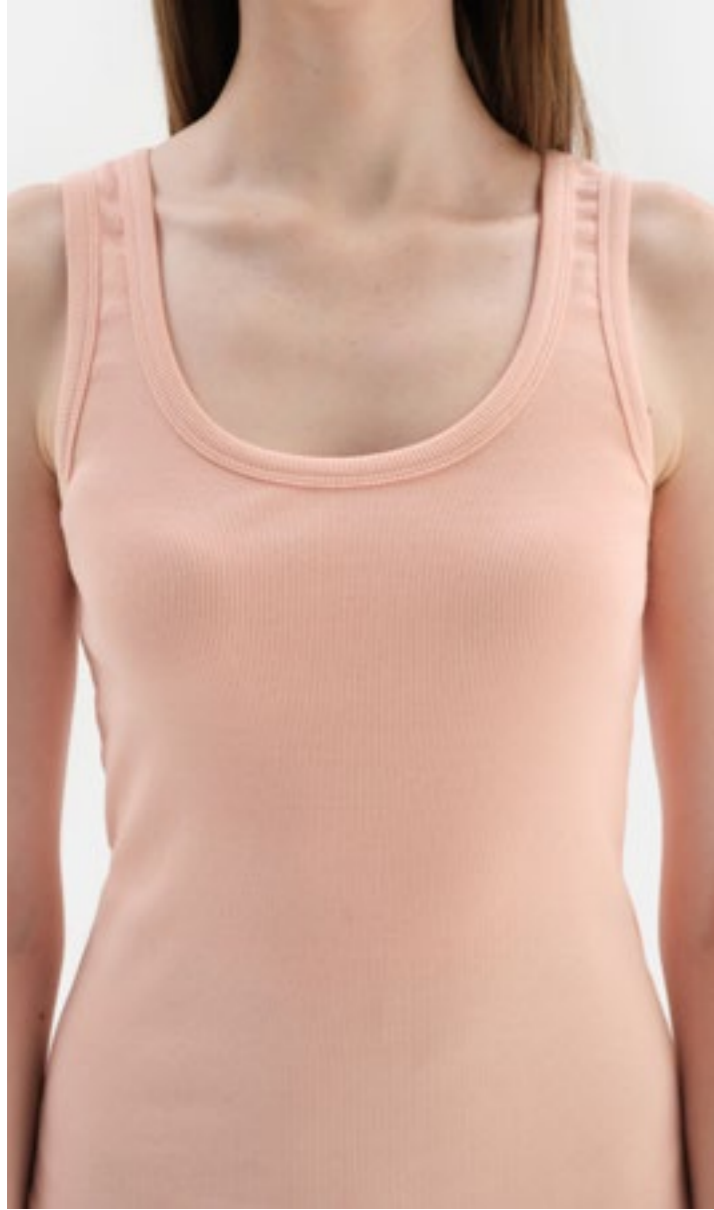

Beyaz, Siyah
White, Black

S-XL

23SW15223BB

Pantolon
Pant

Haki
Olive

36-42

23SW13072BB

Atlet
Athlete