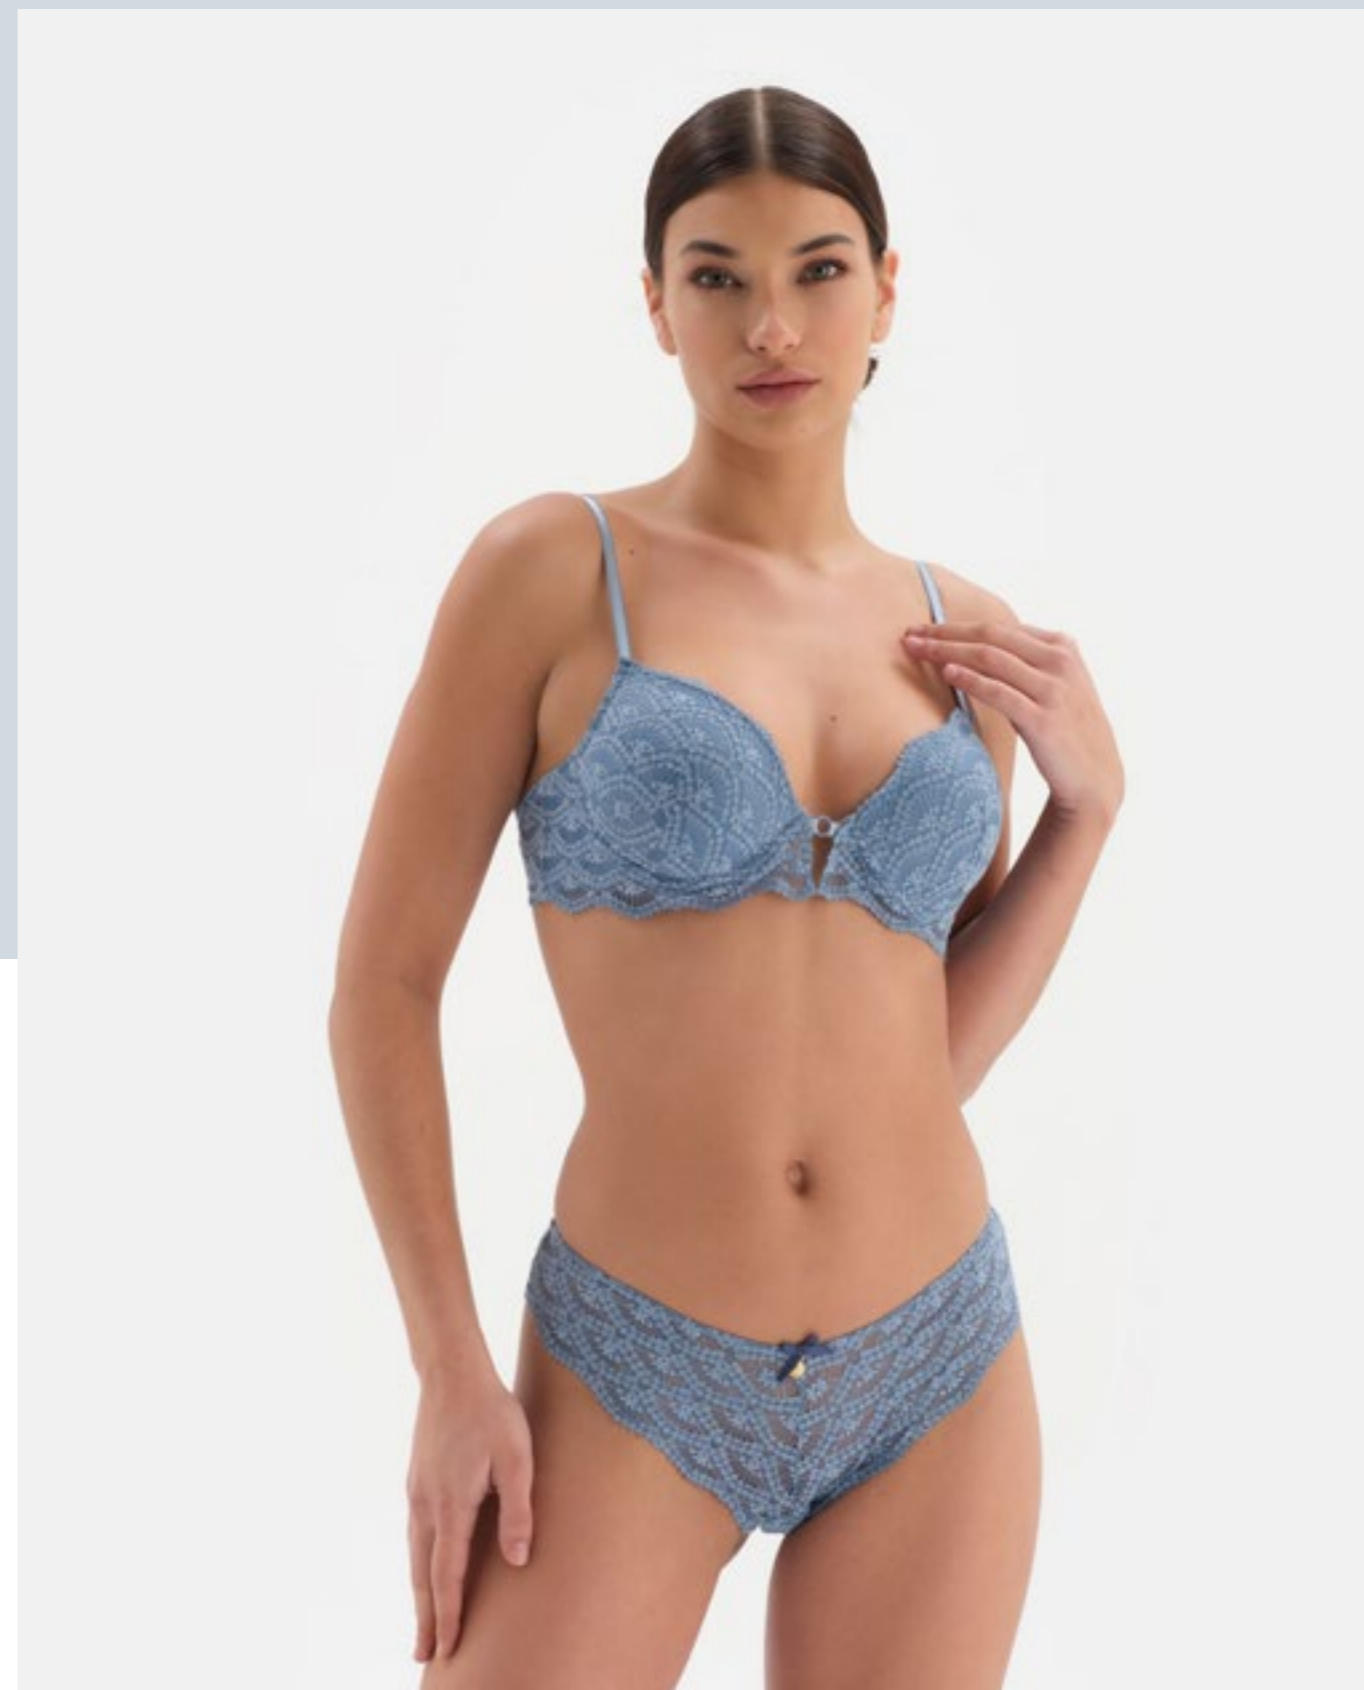

23SW27333MA

Brazillian
Brazillian

XS-2XL

Mavi
Blue