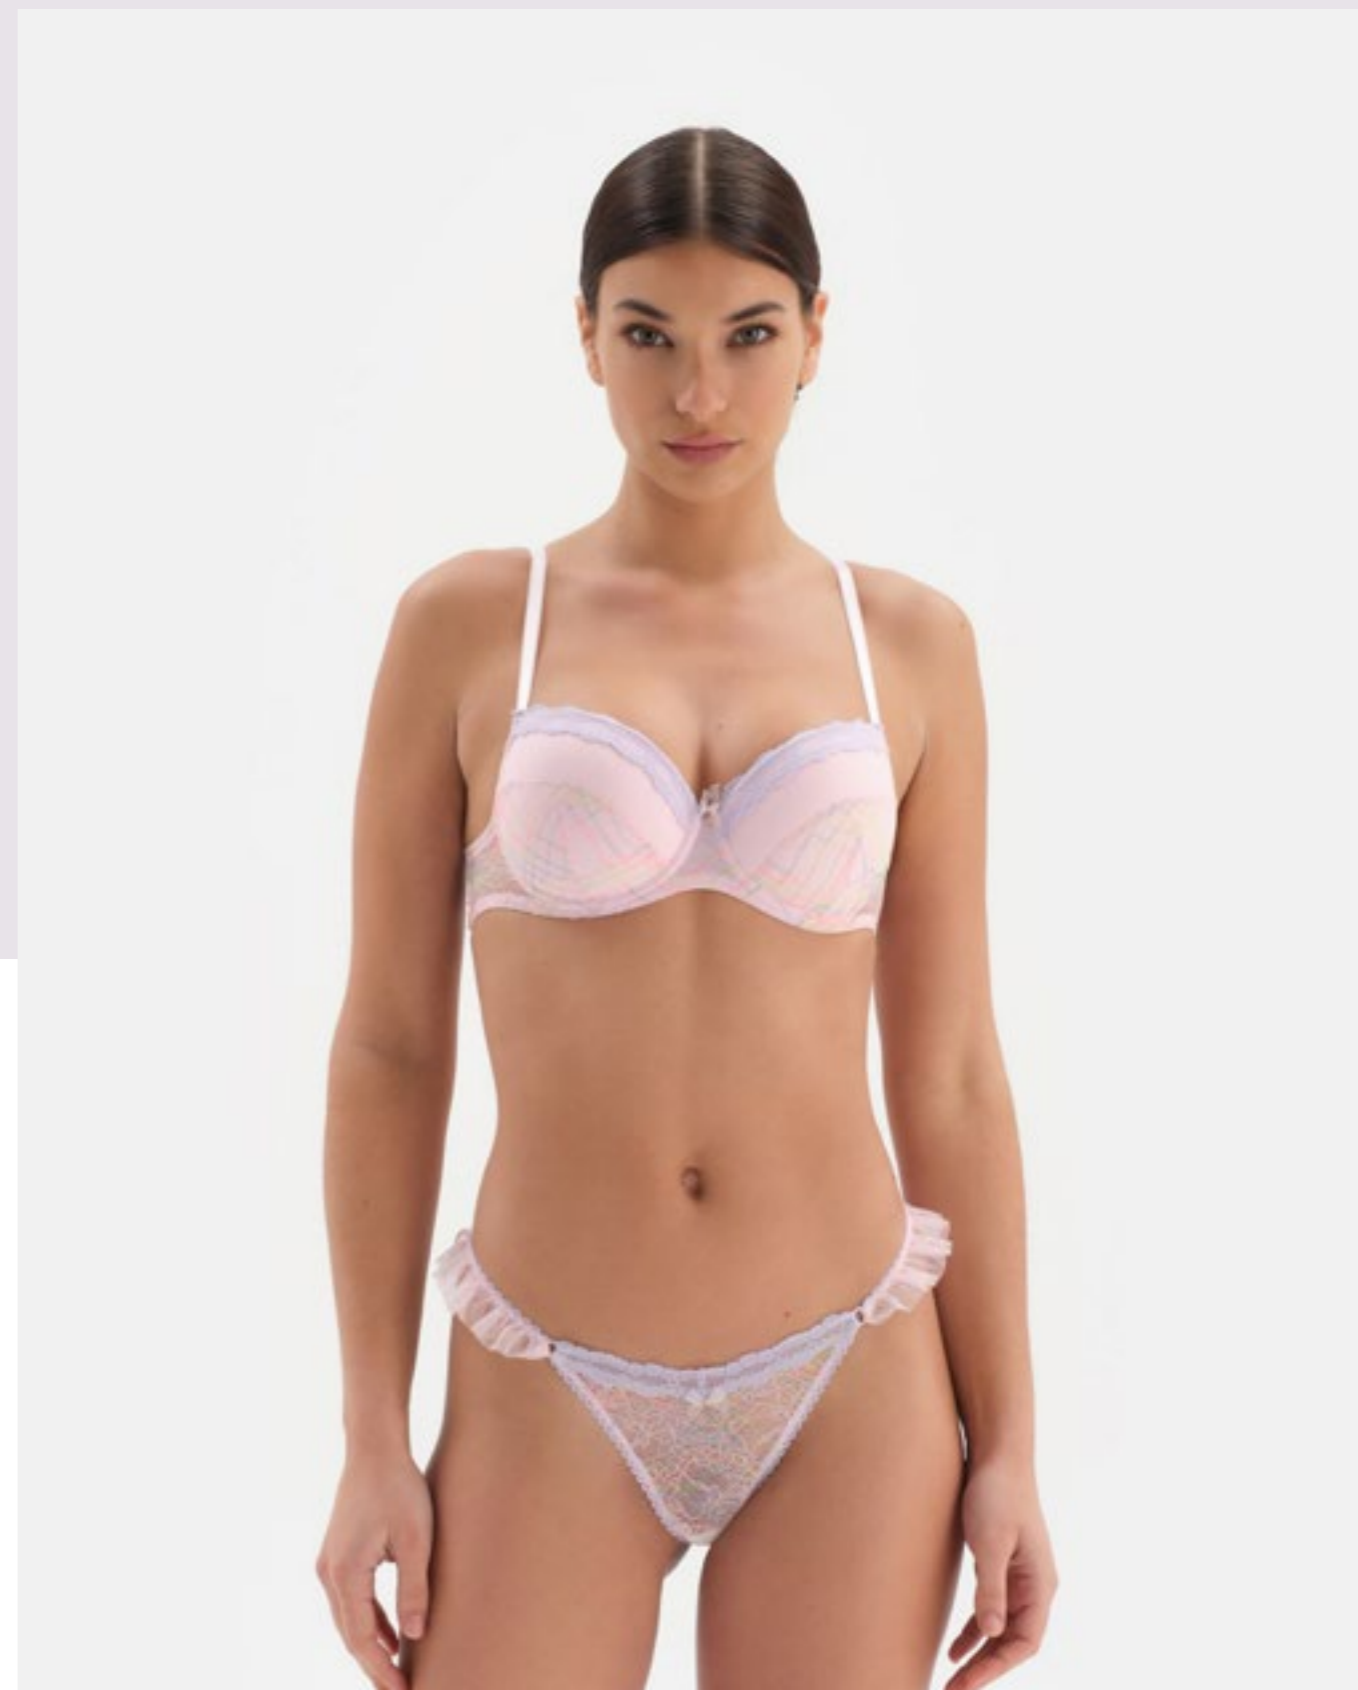

23SW27347MA

Brazilian
Brazilian

XS-2XL

Pembe
Pink