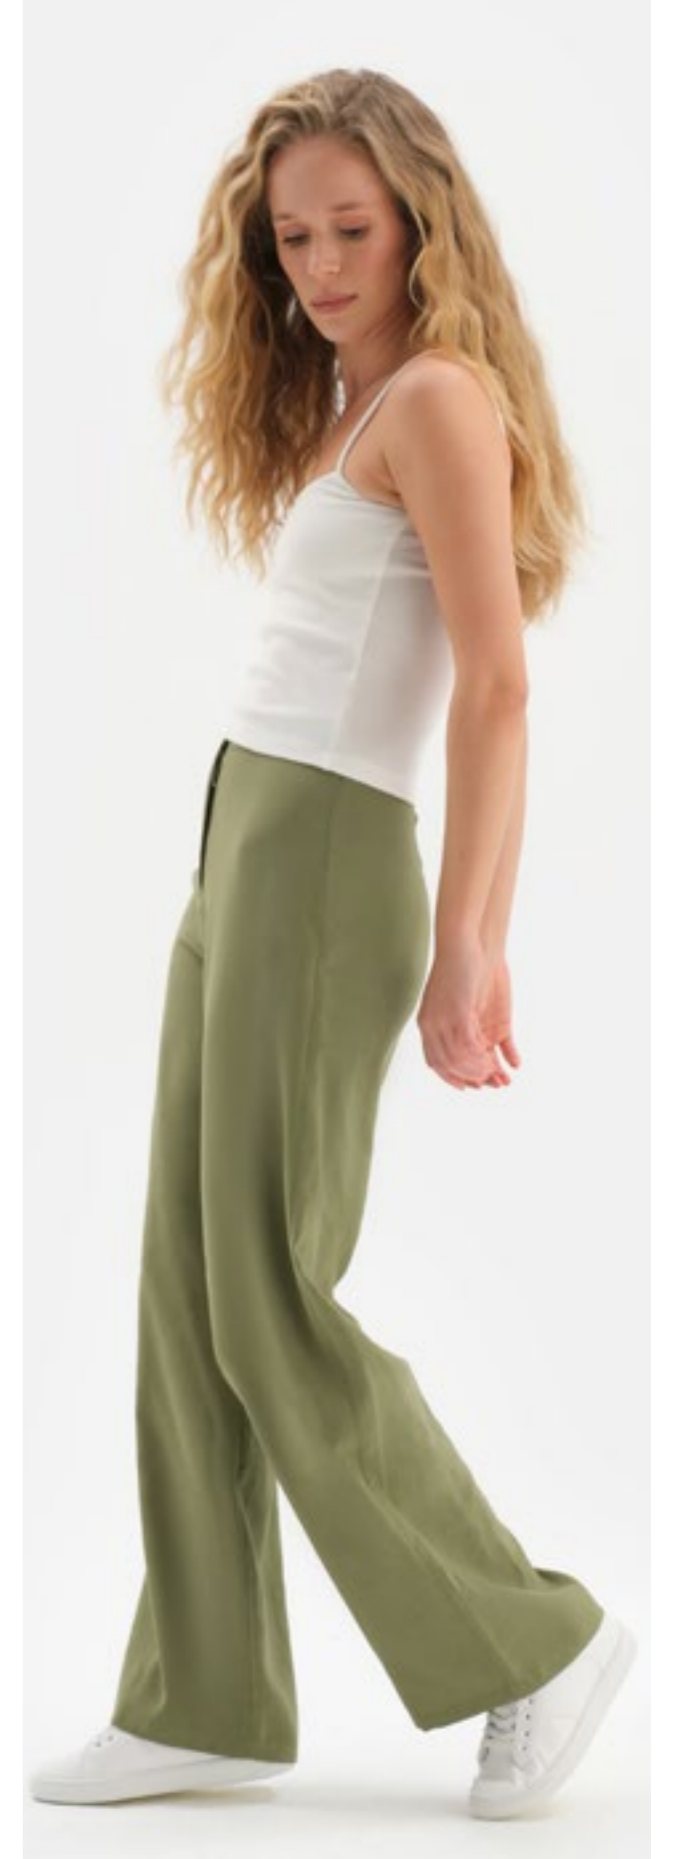

Beyaz, Siyah
White, Black

S-XL

23SW15223BB

Pantolon
Pant

Haki
Olive

36-42

23SW13072BB

Atlet
Athlete