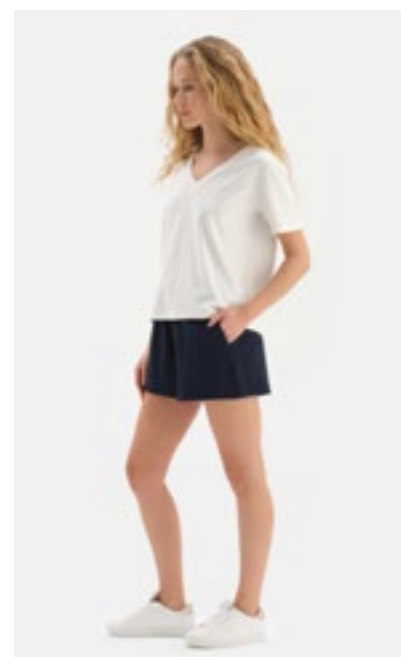

Beyaz
White

S-XL

23SW13068BB

Atlet
Athlete

Beyaz, Siyah
White, Black

S-XL

23SW13065BB

Atlet
Athlete