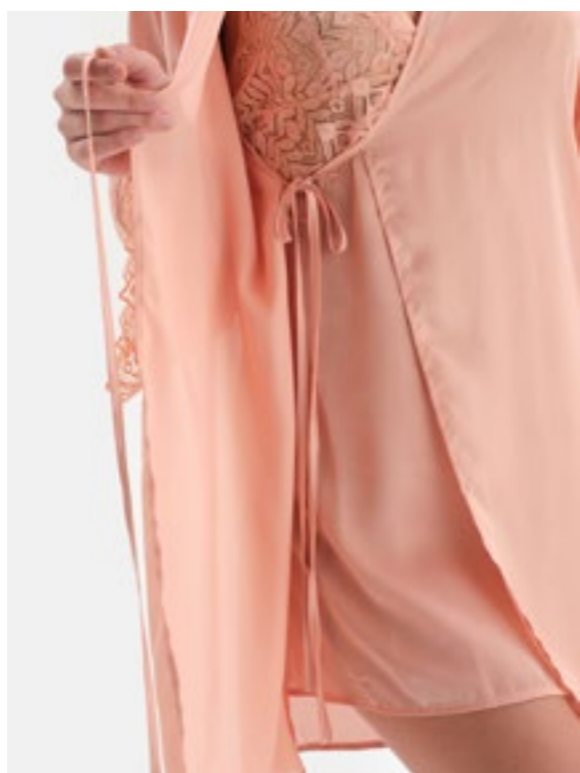

22WW19050MA

Sabahlik
Dressing Gown

40-42/38-40/36-38

Somon
Salmon