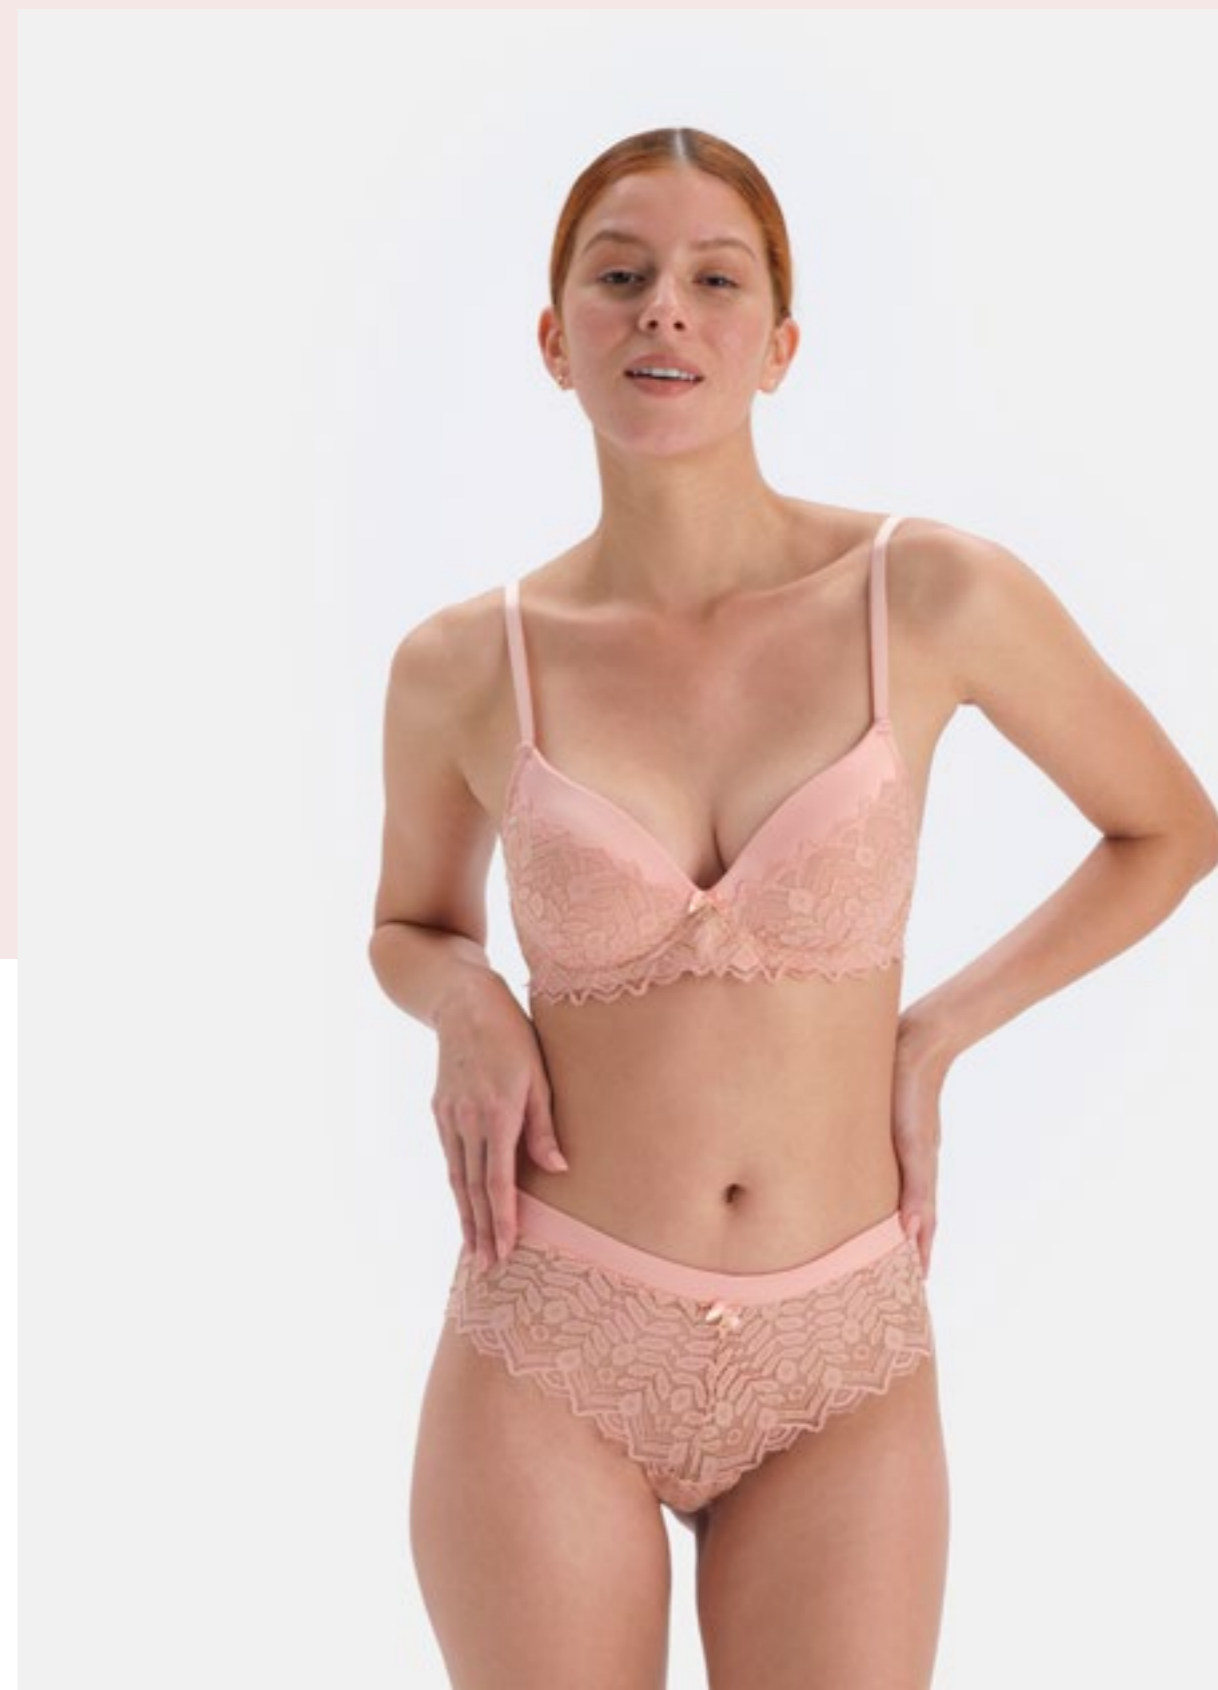

22WW27248MA

Hipster
Hipster

XS-2XL

Somon
Salmon