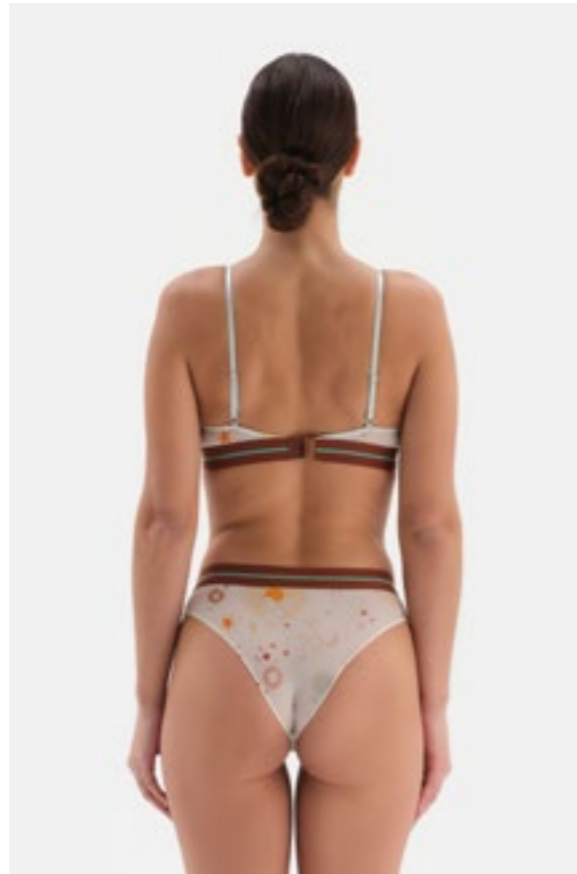

23SW23247SD

Sütyen
Bra

XS-XL

Desenli
Patterned

23SW27311SD

Brazillian
Brazillian

XS-XL

Desenli
Patterned