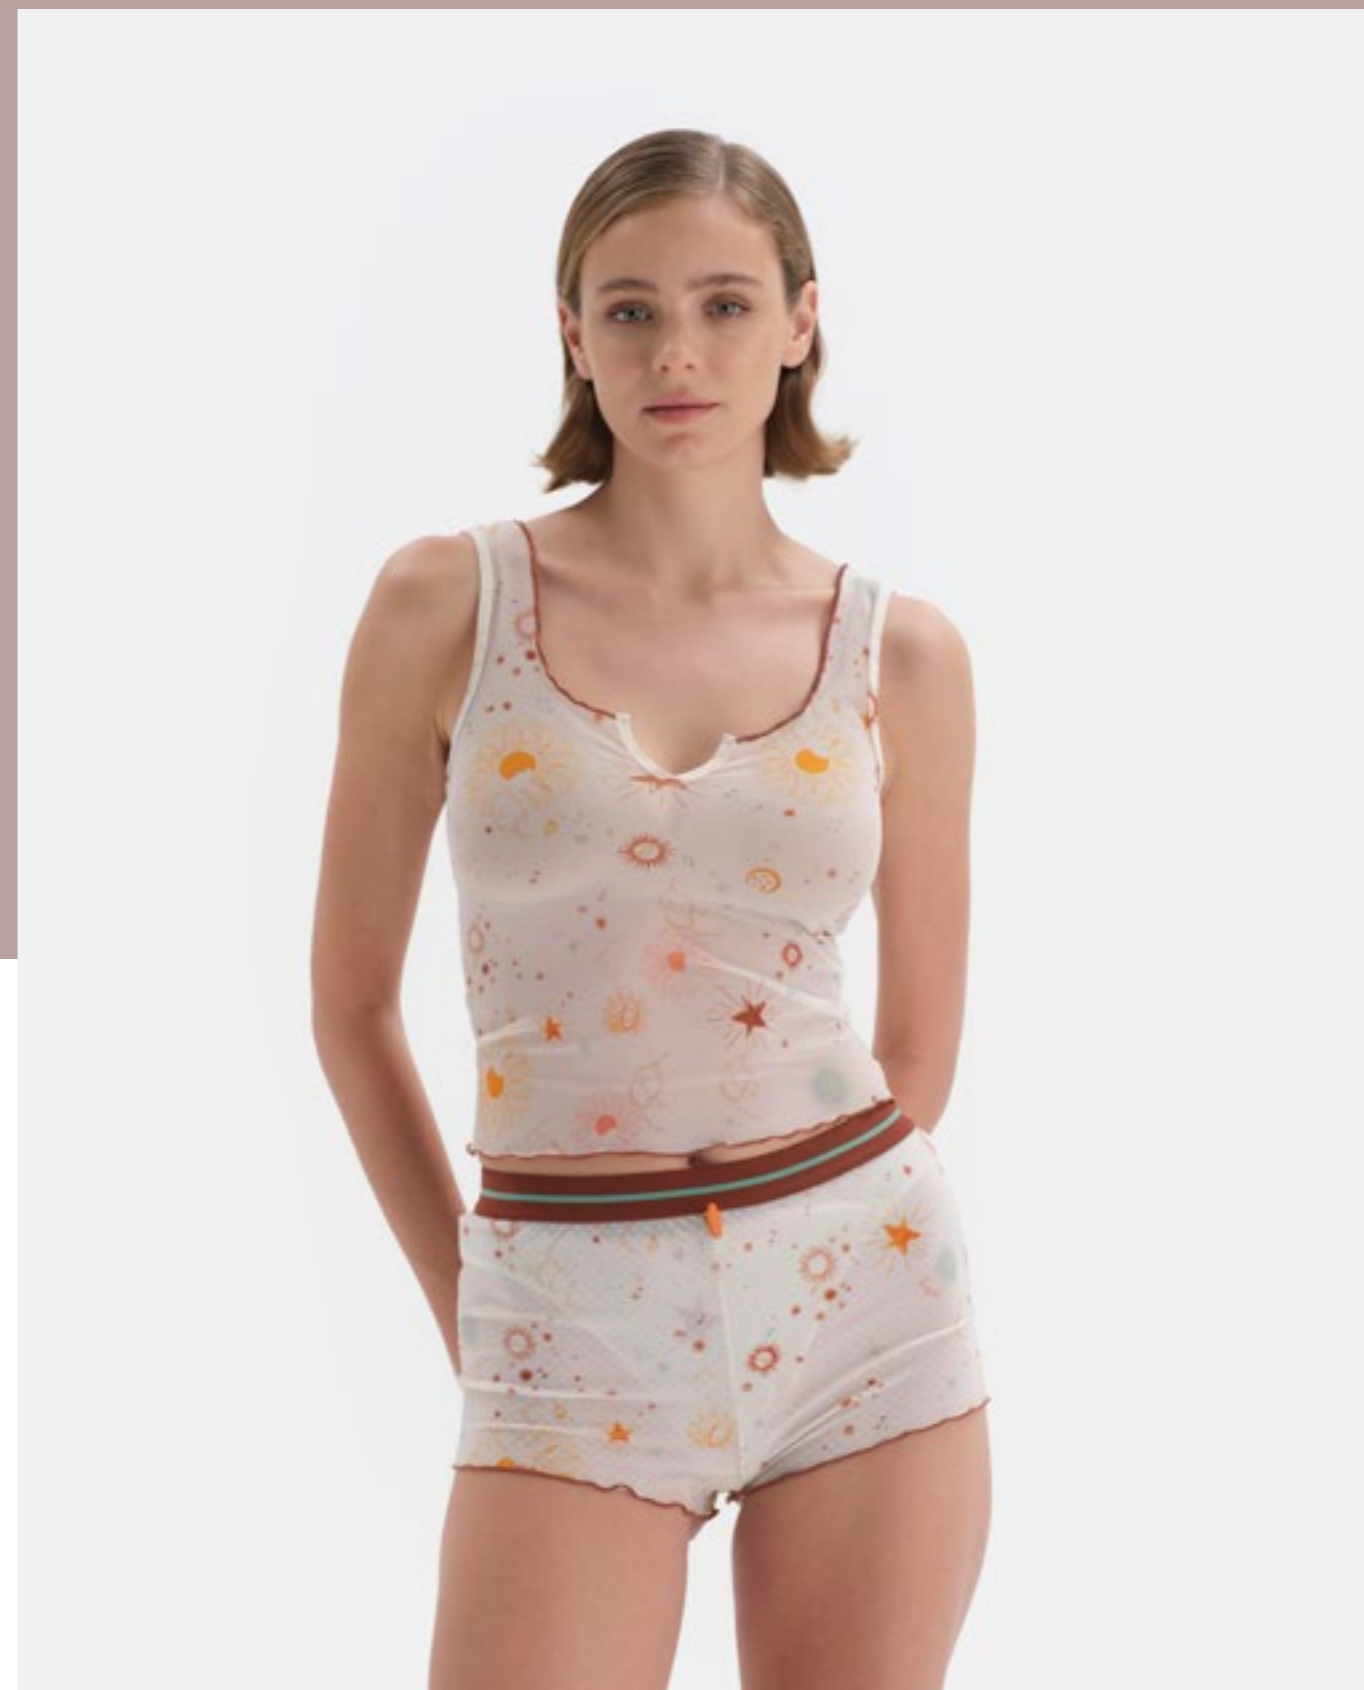

23SW84047SD

Atlet Şort Takım
Shorts Set

XS-XL

Desenli
Patterned