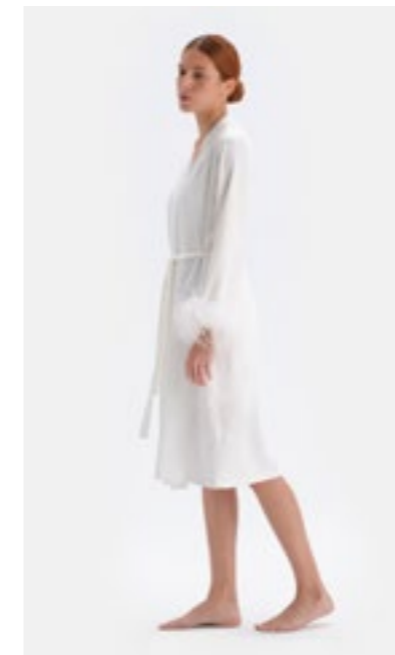

23SW21086EB

Gecelik
Nightgown

Beyaz
White

36-42

23SW19072EB

Gecelik
Nightgown

Beyaz
White

36-40