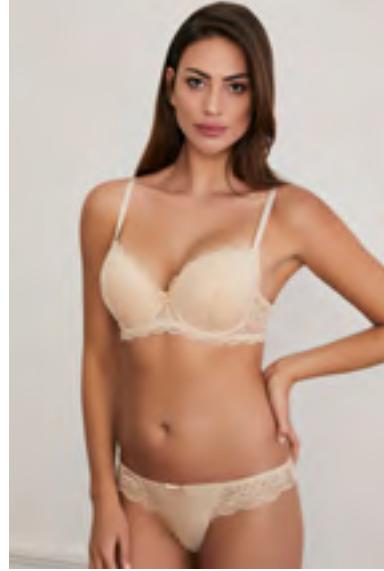

Linda

Şıklığı ve zamansız tasarımı ile vücut hatlarını ön plana çıkarır. Alternatif renk seçenekleri ile kusursuz bir görünüm sunar.

ERSK812 LINDA
BADEM YARI PUSH-UP SÜTYEN TAKIMI
ERSK812 SEMI PUSH-UP BRA SET

Beden / Sizes

75B, 80B, 85B, 90B

Renk / Color

Siyah, Ekru, Ten, Pembe, Lacivert, Vişne
Black, Ecru, Skin, Pink, Navy, Cherry

ERSK810 LINDA
BADEM BOŞ KAP SÜTYEN TAKIMI
ERSK810 BRA SET

Beden / Sizes

75B, 80B, 85B, 90B

Renk / Color

Siyah, Ekru, Ten, Pembe, Lacivert, Vişne
Black, Ecru, Skin, Pink, Navy, Cherry