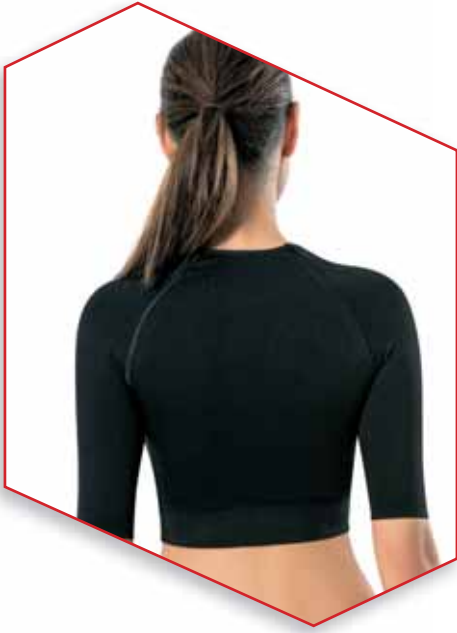

Ayar Askılı Sporcu Bra

ERDEM underwear

İnce Askılı Sporcu Bra

S / M / L / XL

Code: 677

237

ERDEM underwear

238