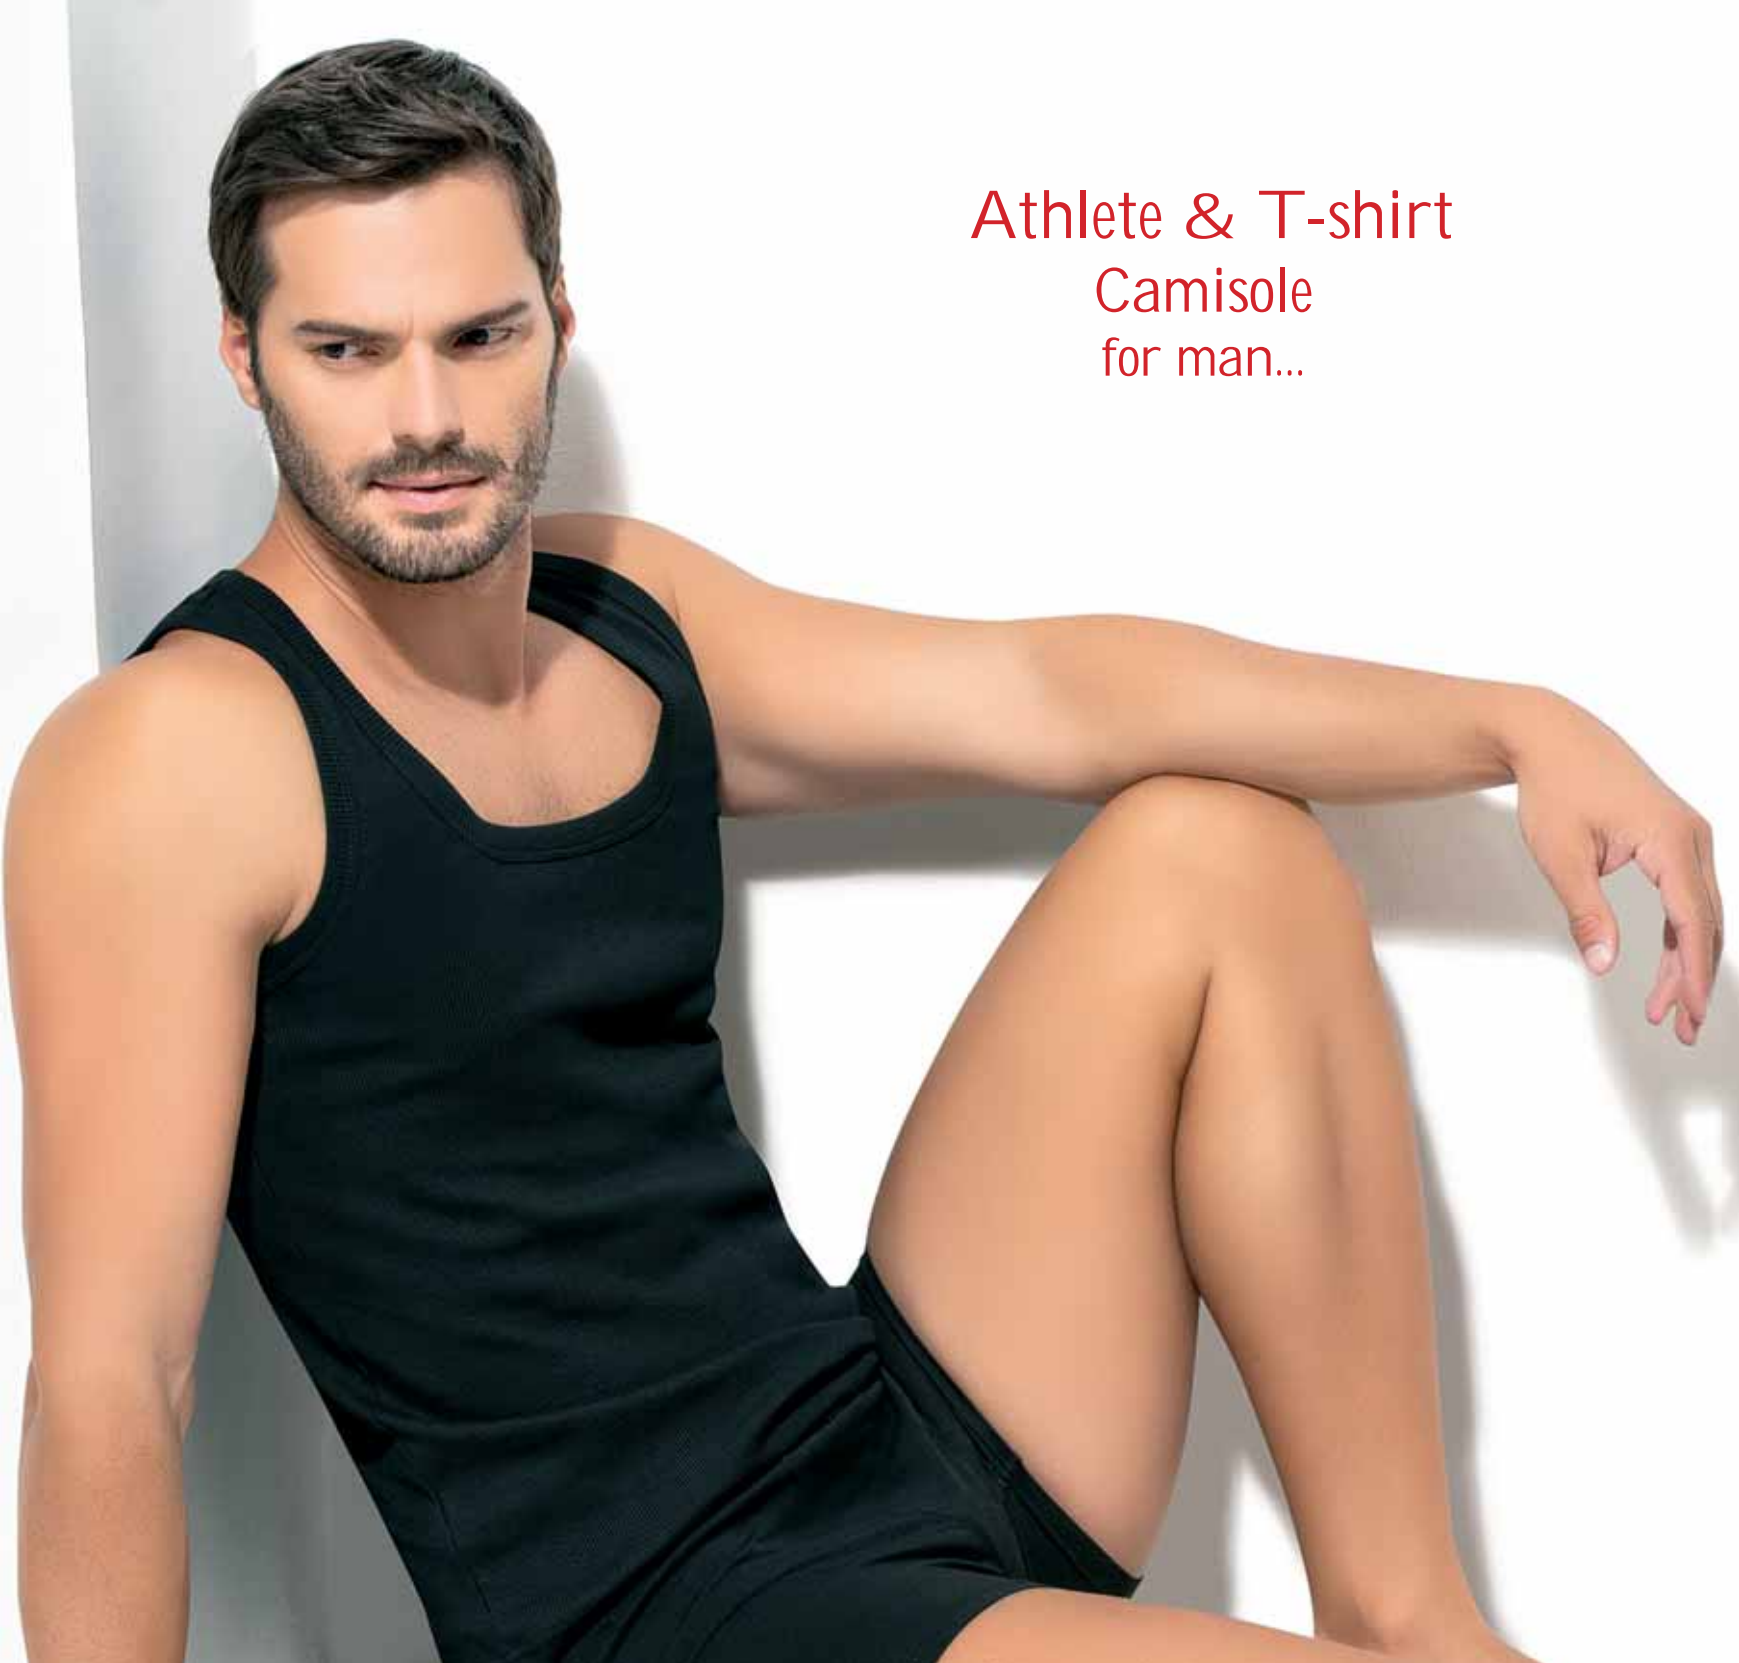

Elastan

ERDEM underwear

Elastan

M / L / XL

Code: 1123

147

ERDEM®  
İÇ GİYİM

Athlete & T-shirt  
Camisole  
for man...