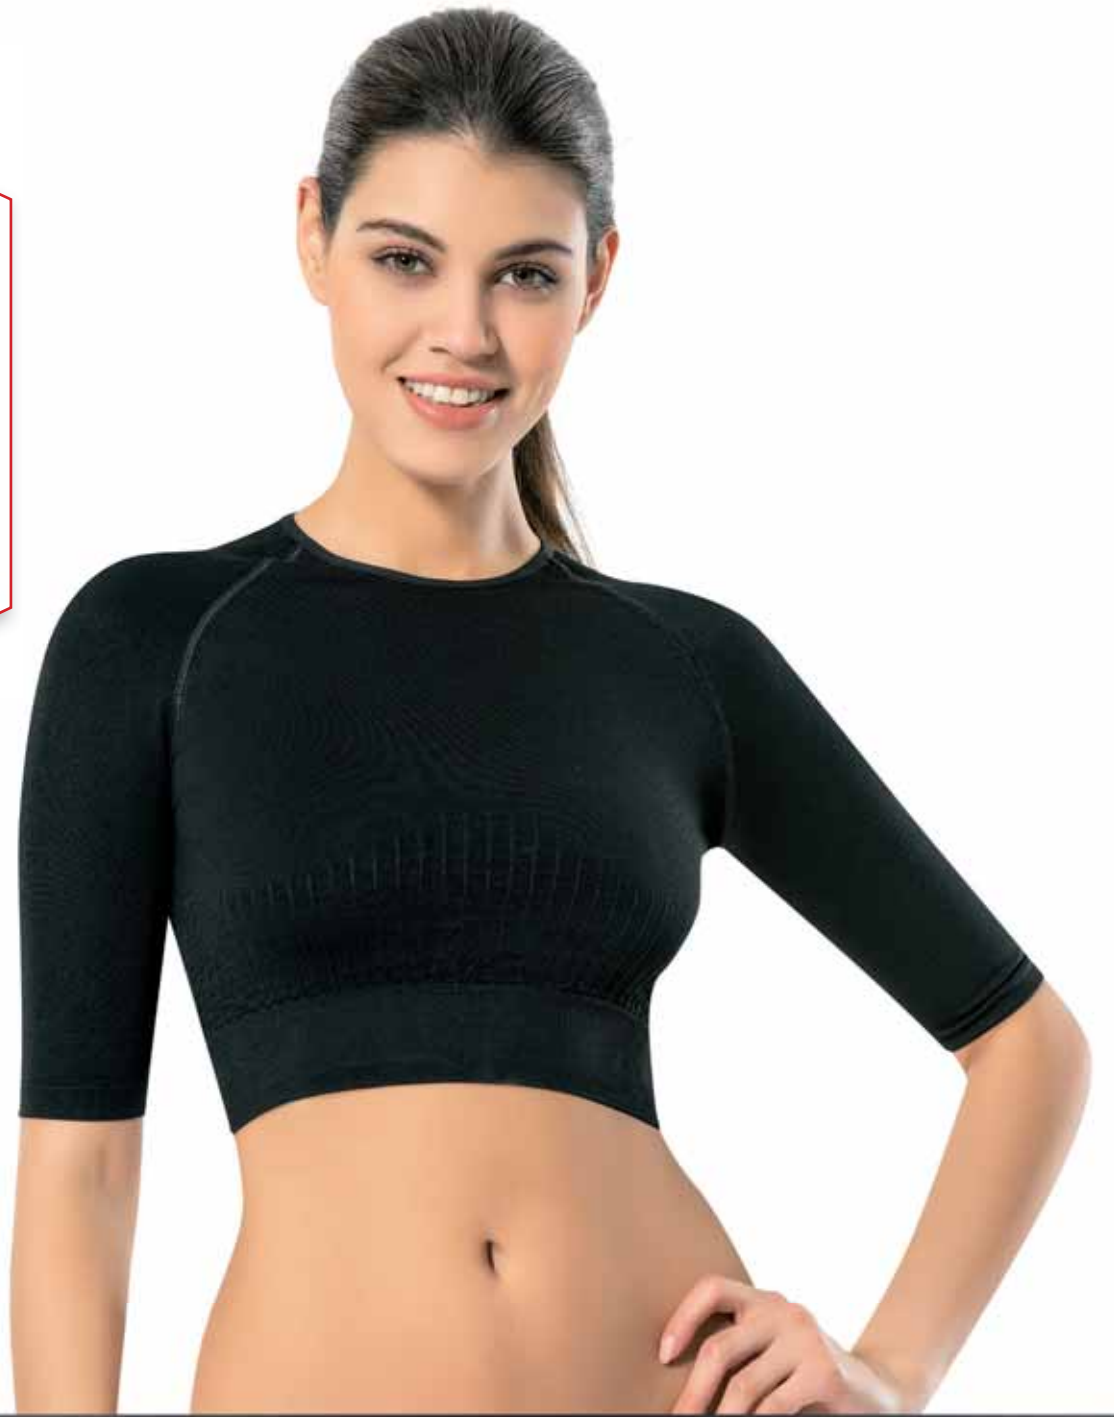

Ayar Askılı Sporcu Bra

ERDEM underwear

İnce Askılı Sporcu Bra

S / M / L / XL

Code: 677

237

ERDEM underwear

238