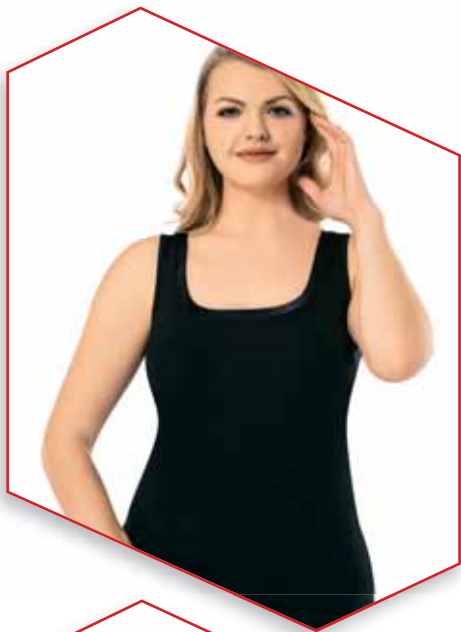

ERDEM underwear

40

Code: 2114

S / M / L / XL / 2XL / 3XL

Ribana