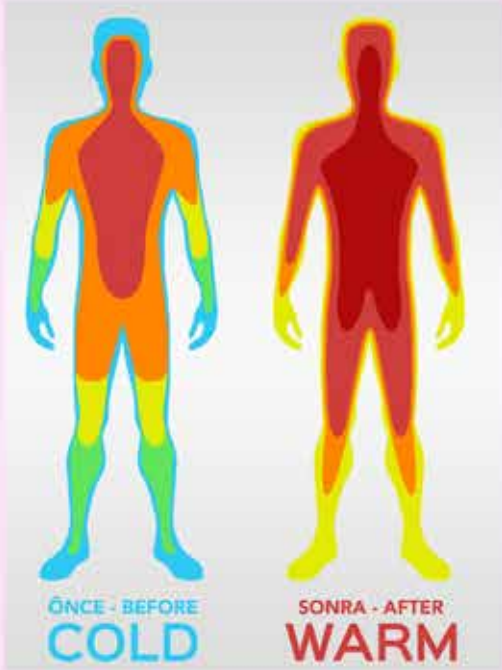

İmer "premium termal" ürünleri; sadece doğal (pamuk yün) elyaflardan en doğal halde hazırlanmıştır. (Polyester ve yapay elyaf içermez.) Tüm soğuk hava koşullarında yumuşak, esnek yapısıyla günlük ve tüm spor aktivitelerde kullanıma uygundur.

İmer "premium thermal" products are designed using only natural (cotton, wool) fibers in the most natural form. (It is not contained polyester and artificial fiber) it is suitable for daily and all sports activities with its soft and flexible structure in all cold weather conditions.