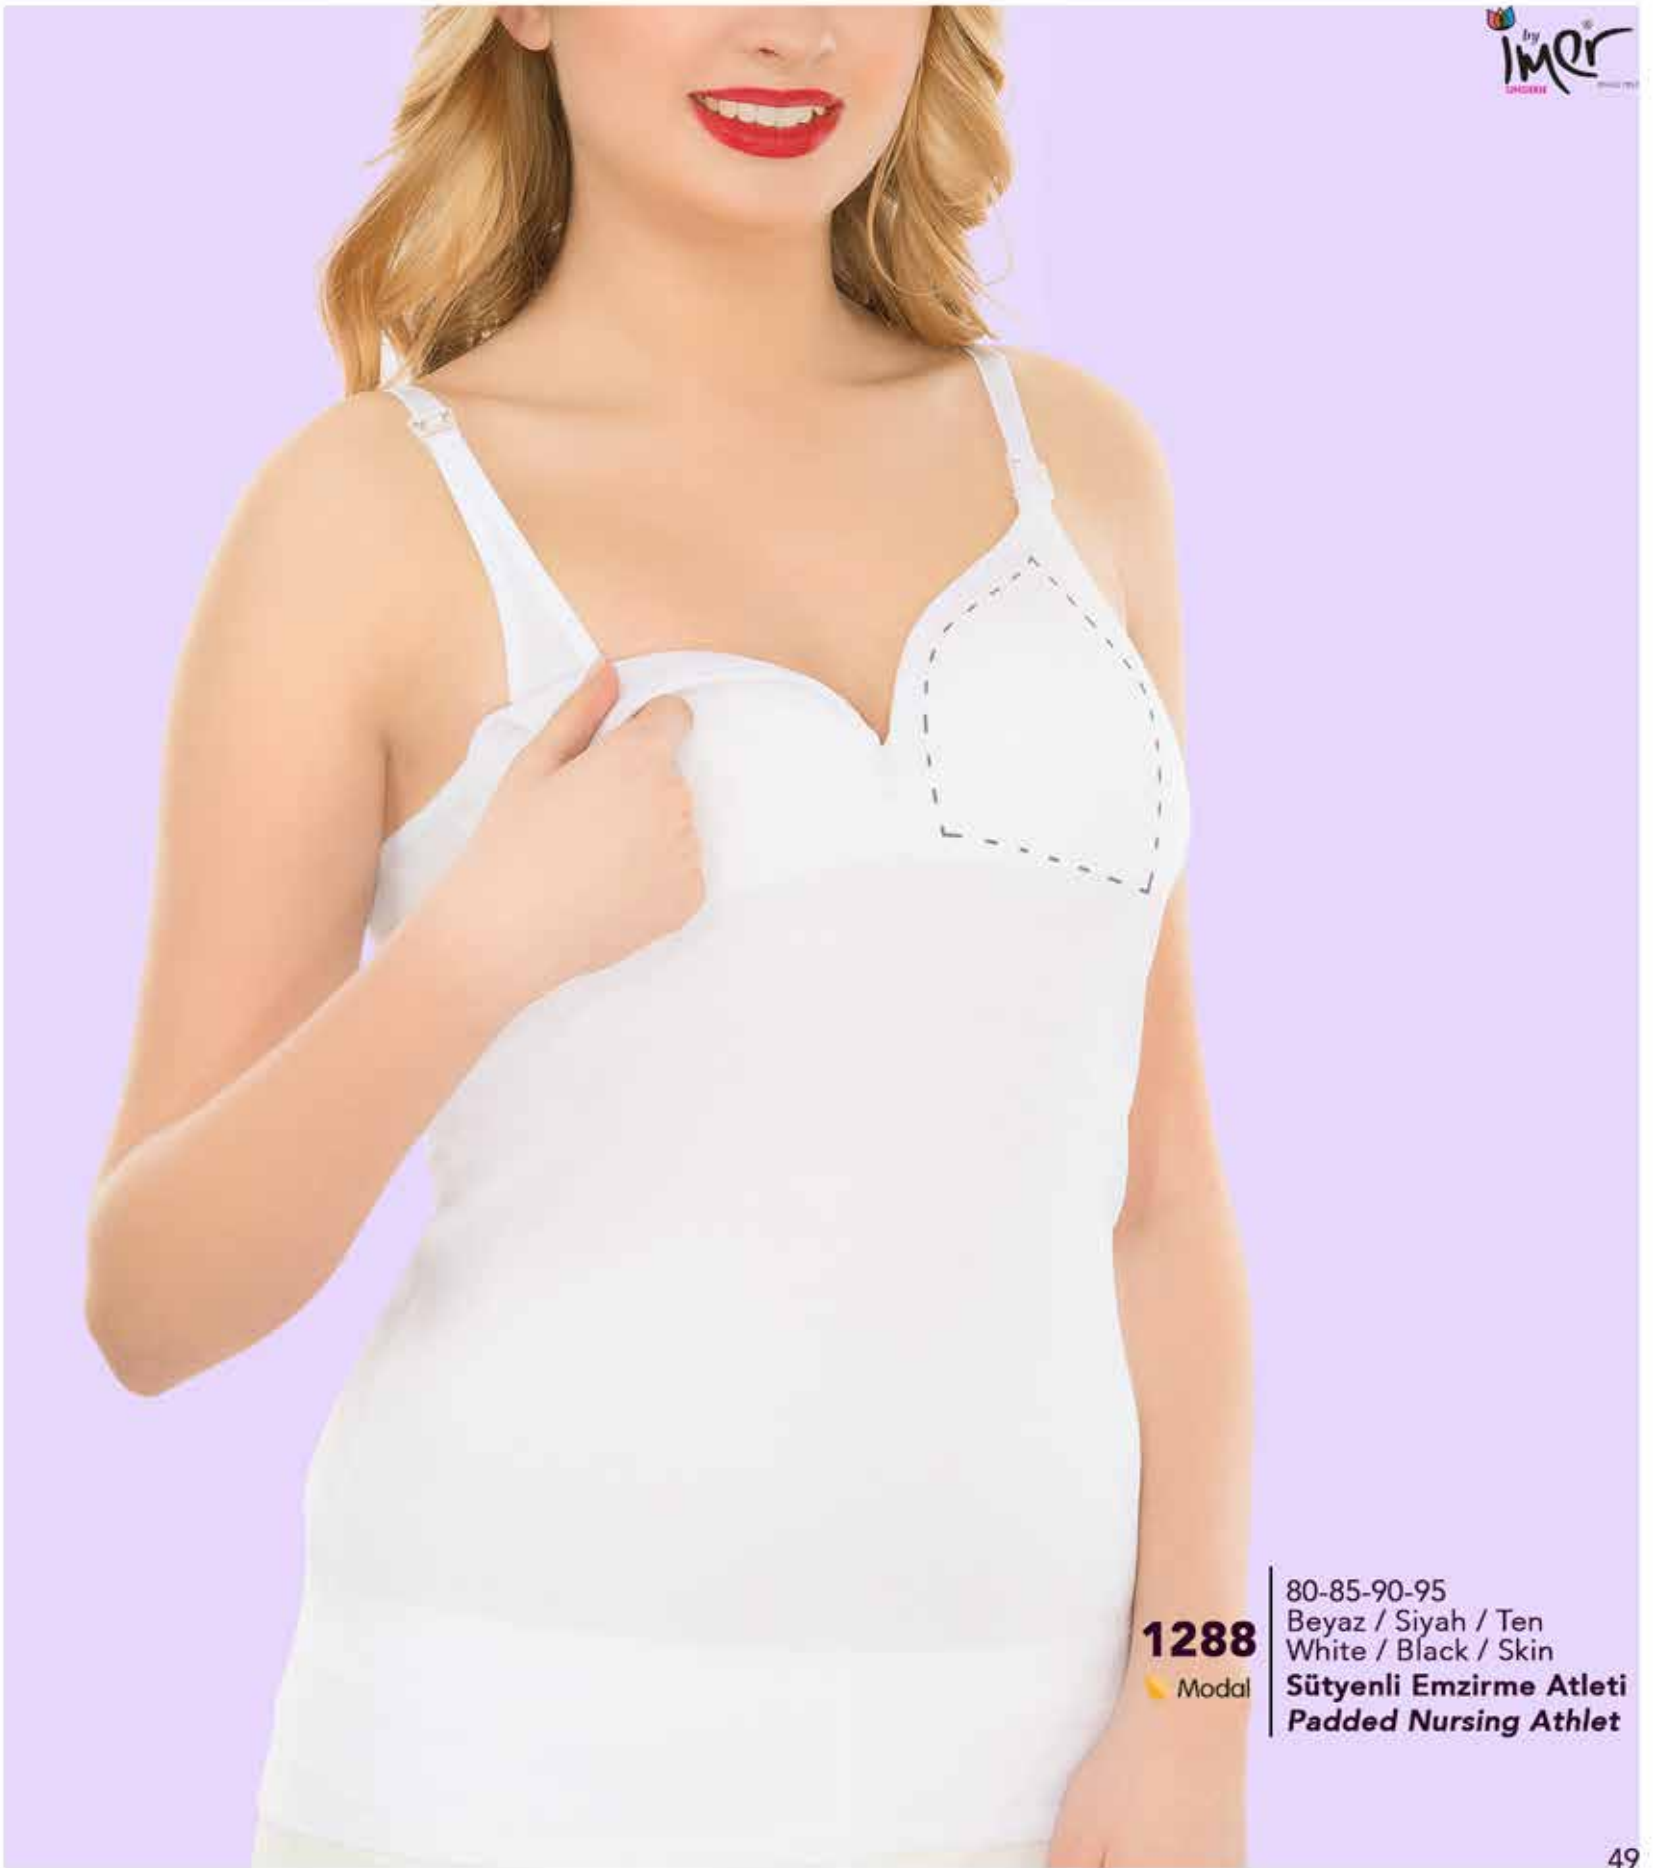

1288

Modal

80-85-90-95
Beyaz / Siyah / Ten
White / Black / Skin
Sütyenli Emzirme Atleti
Padded Nursing Athlet