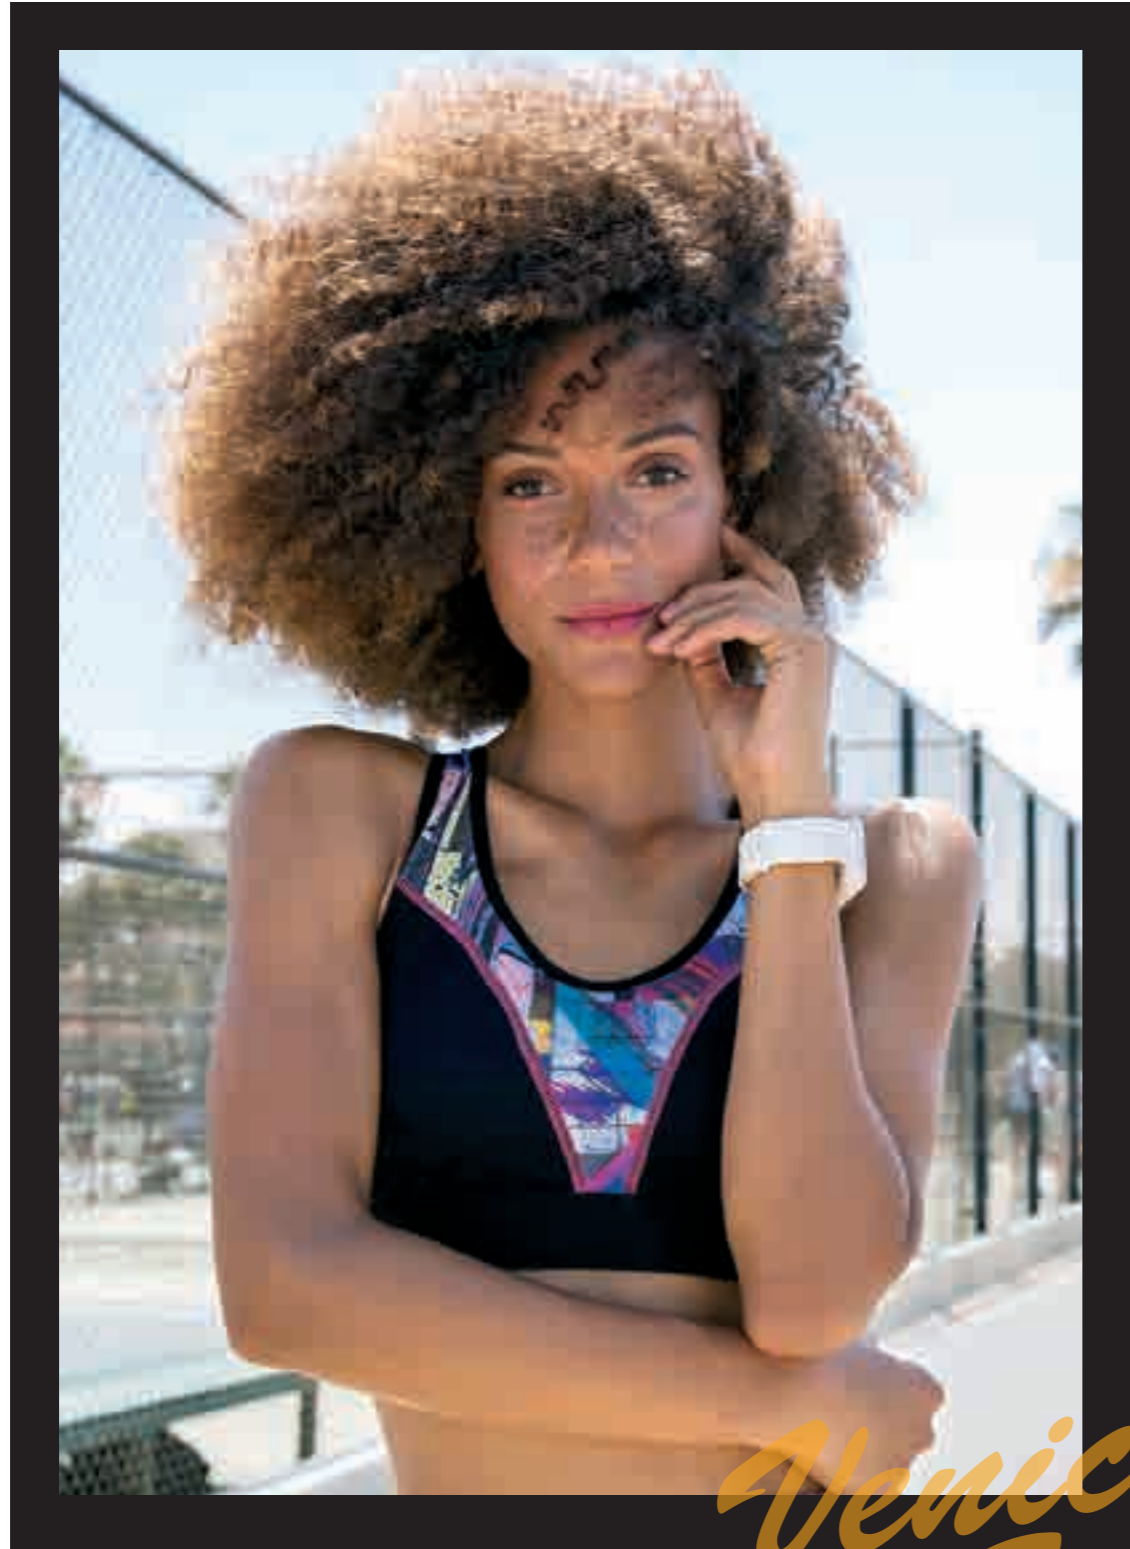

T20

T130

S-M-L-XL  
Siyah - Black

Yeniinci  
UNDERWEAR

Lacivert - Dark Blue

Sport is a life style.  
Combine an impressive look and a  
fascinating stance with your outfit.

*ou are so impressive...*

**YeniInci**<sup>®</sup>  
UNDERWEAR