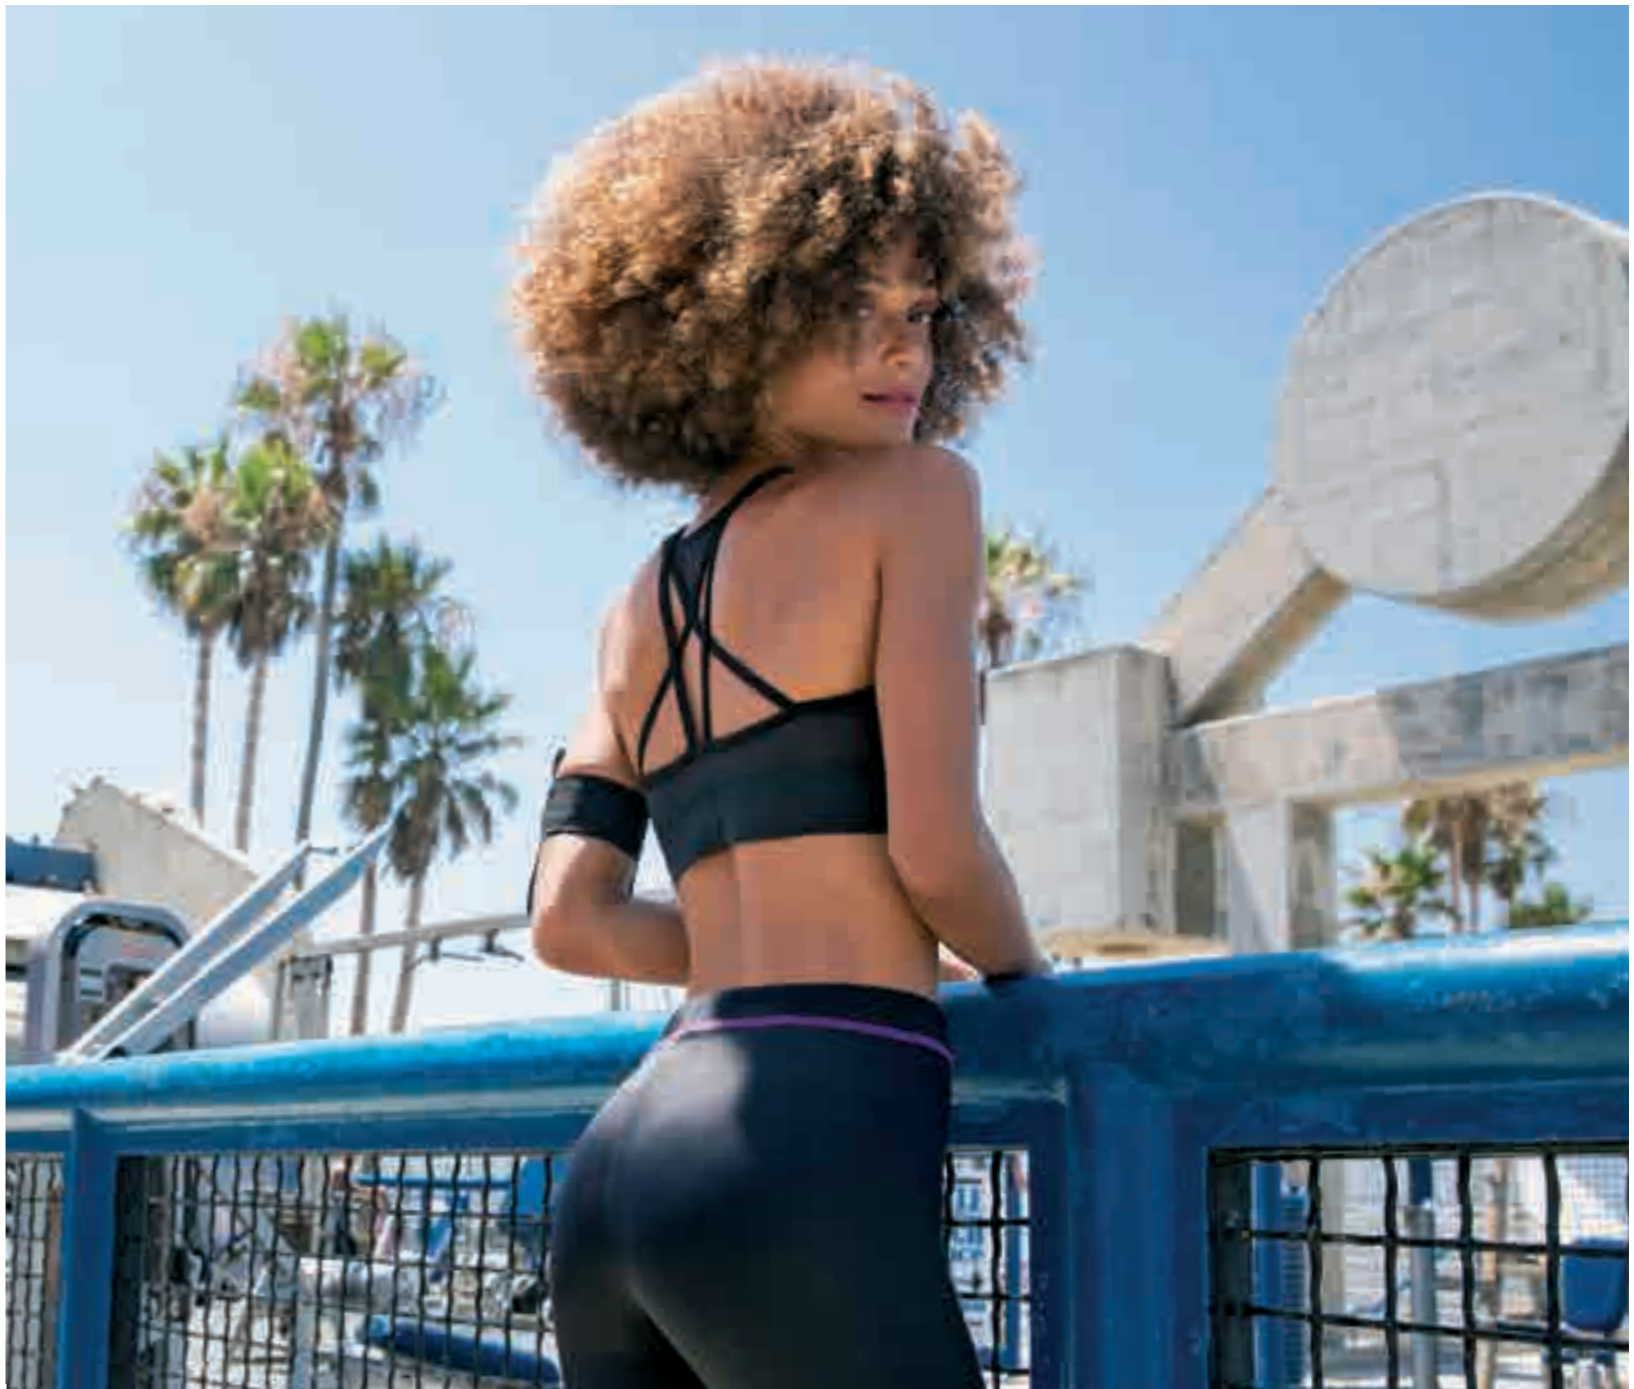

NEW TIGHT
COLLECTION