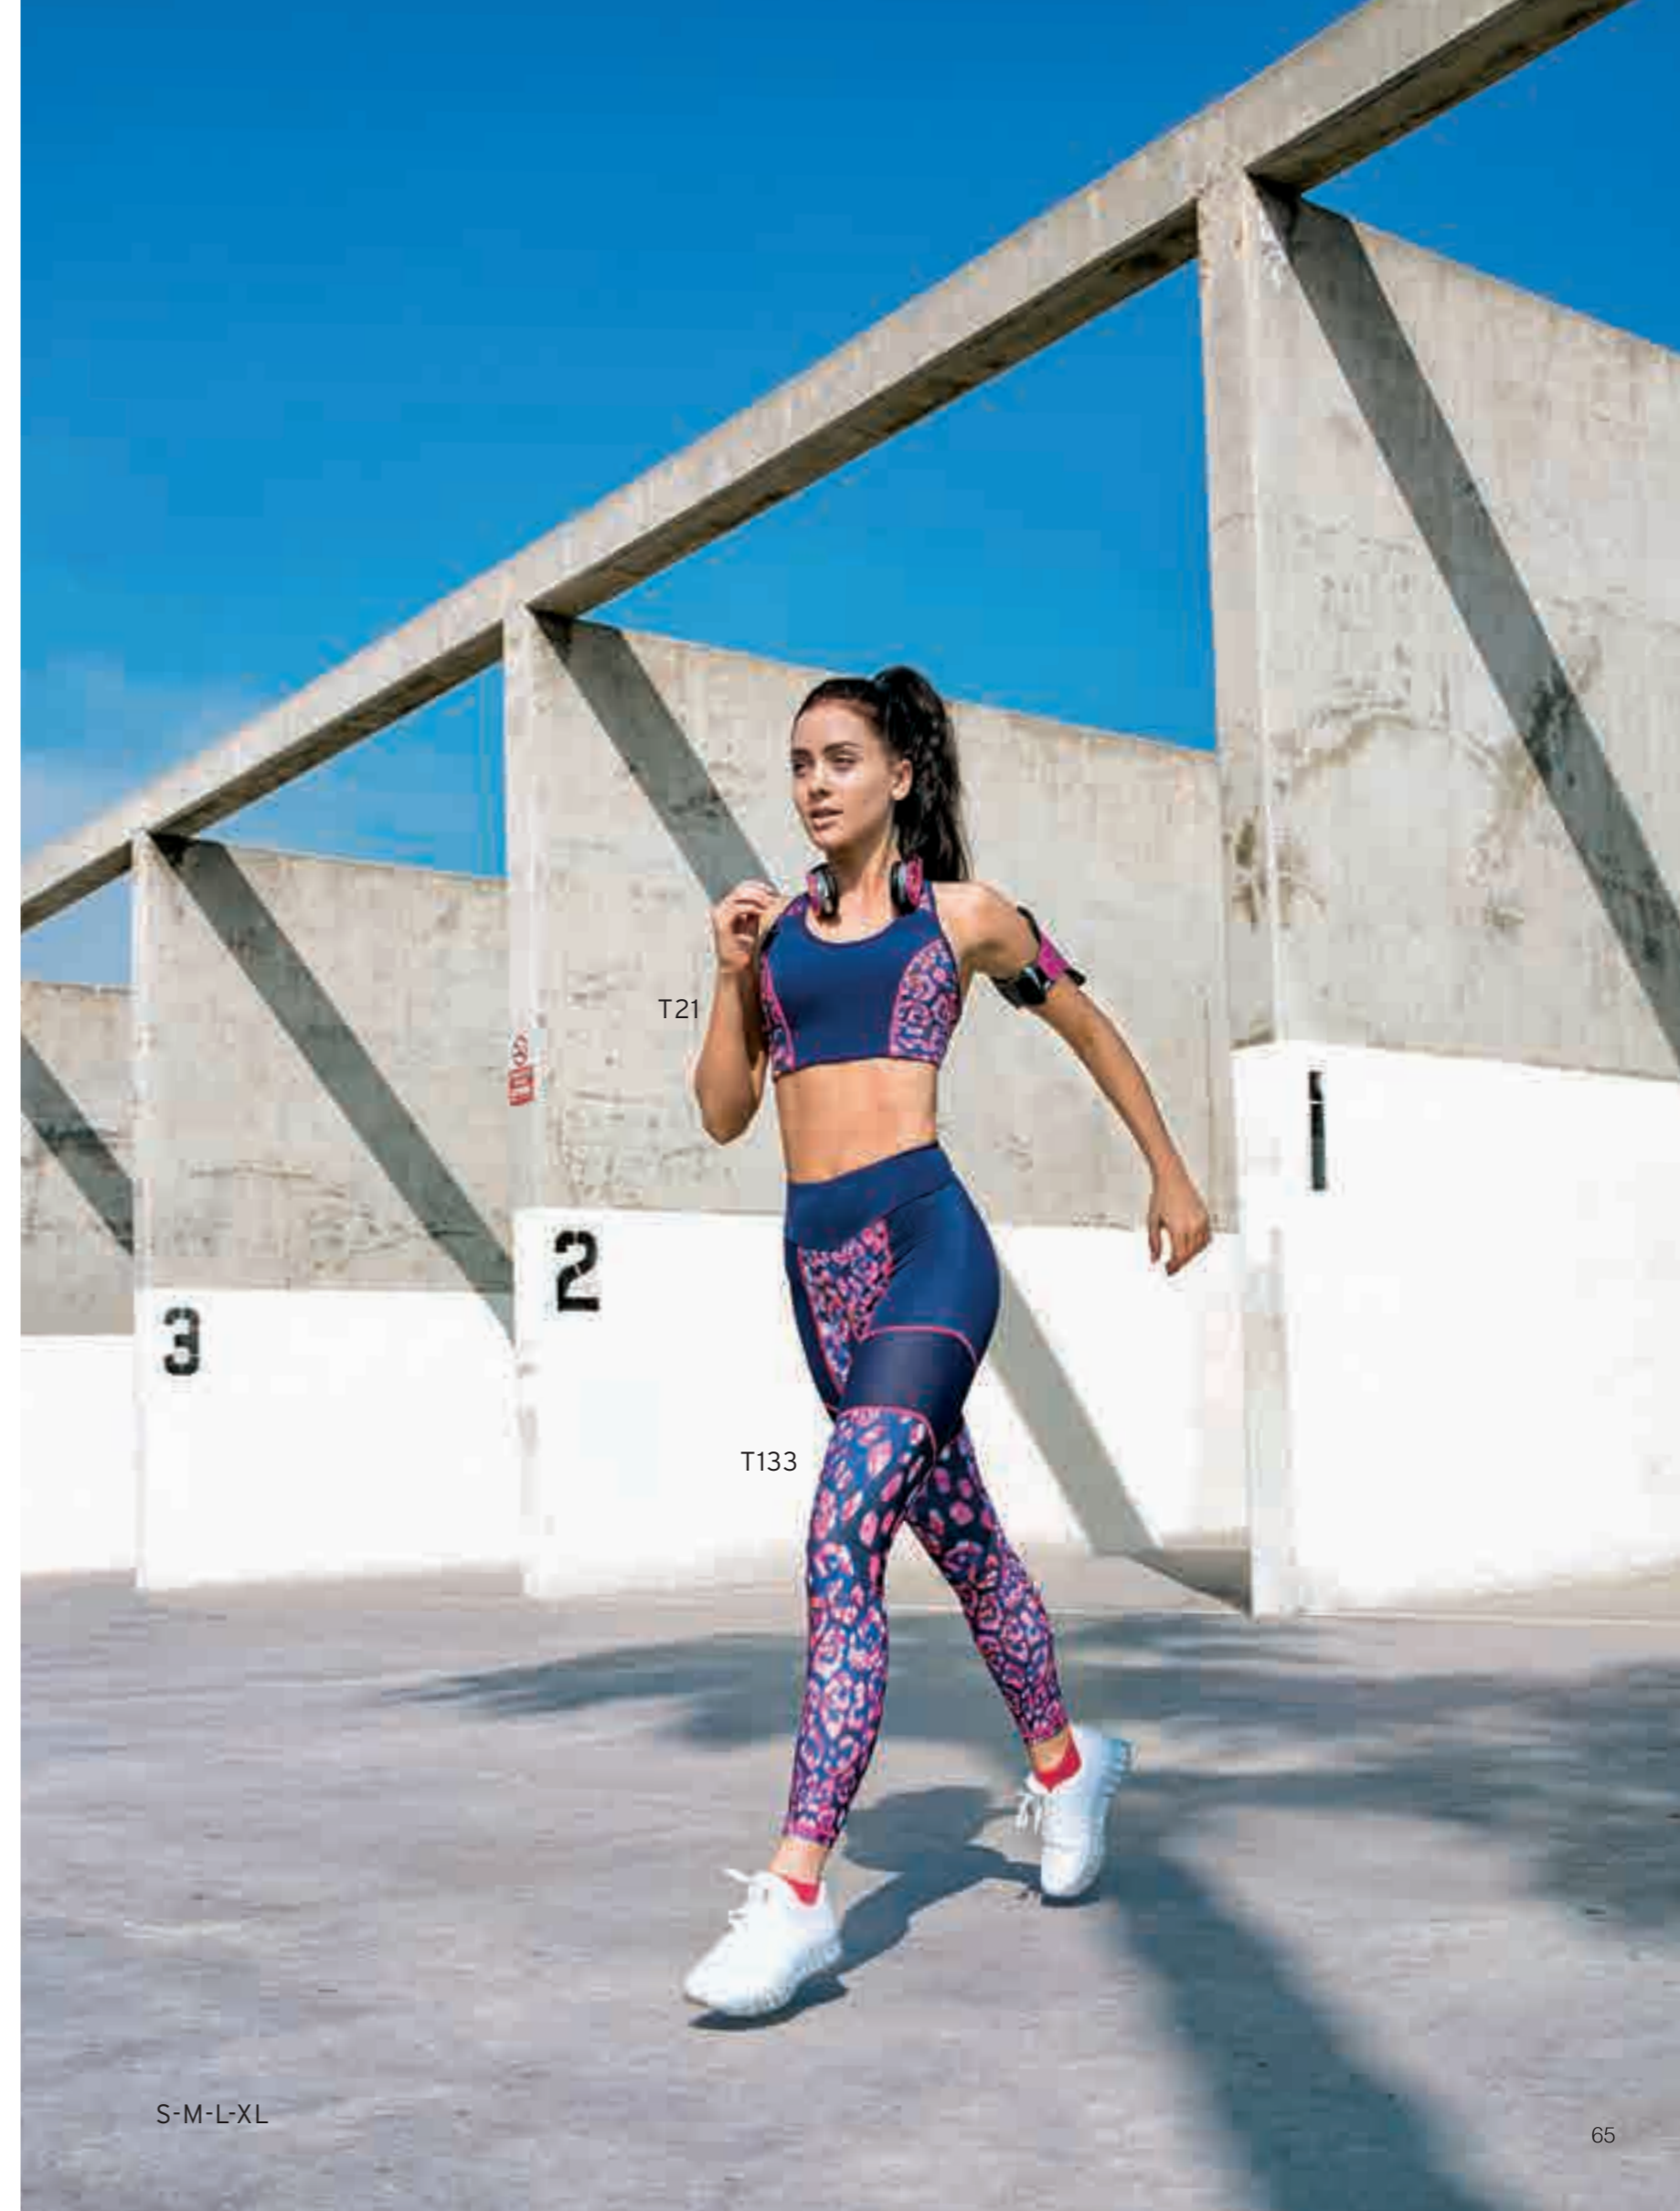

T20

T130

S-M-L-XL  
Siyah - Black

Yeniinci  
UNDERWEAR

Lacivert - Dark Blue

Sport is a life style.  
Combine an impressive look and a  
fascinating stance with your outfit.

*ou are so impressive...*

**YeniInci**<sup>®</sup>  
UNDERWEAR