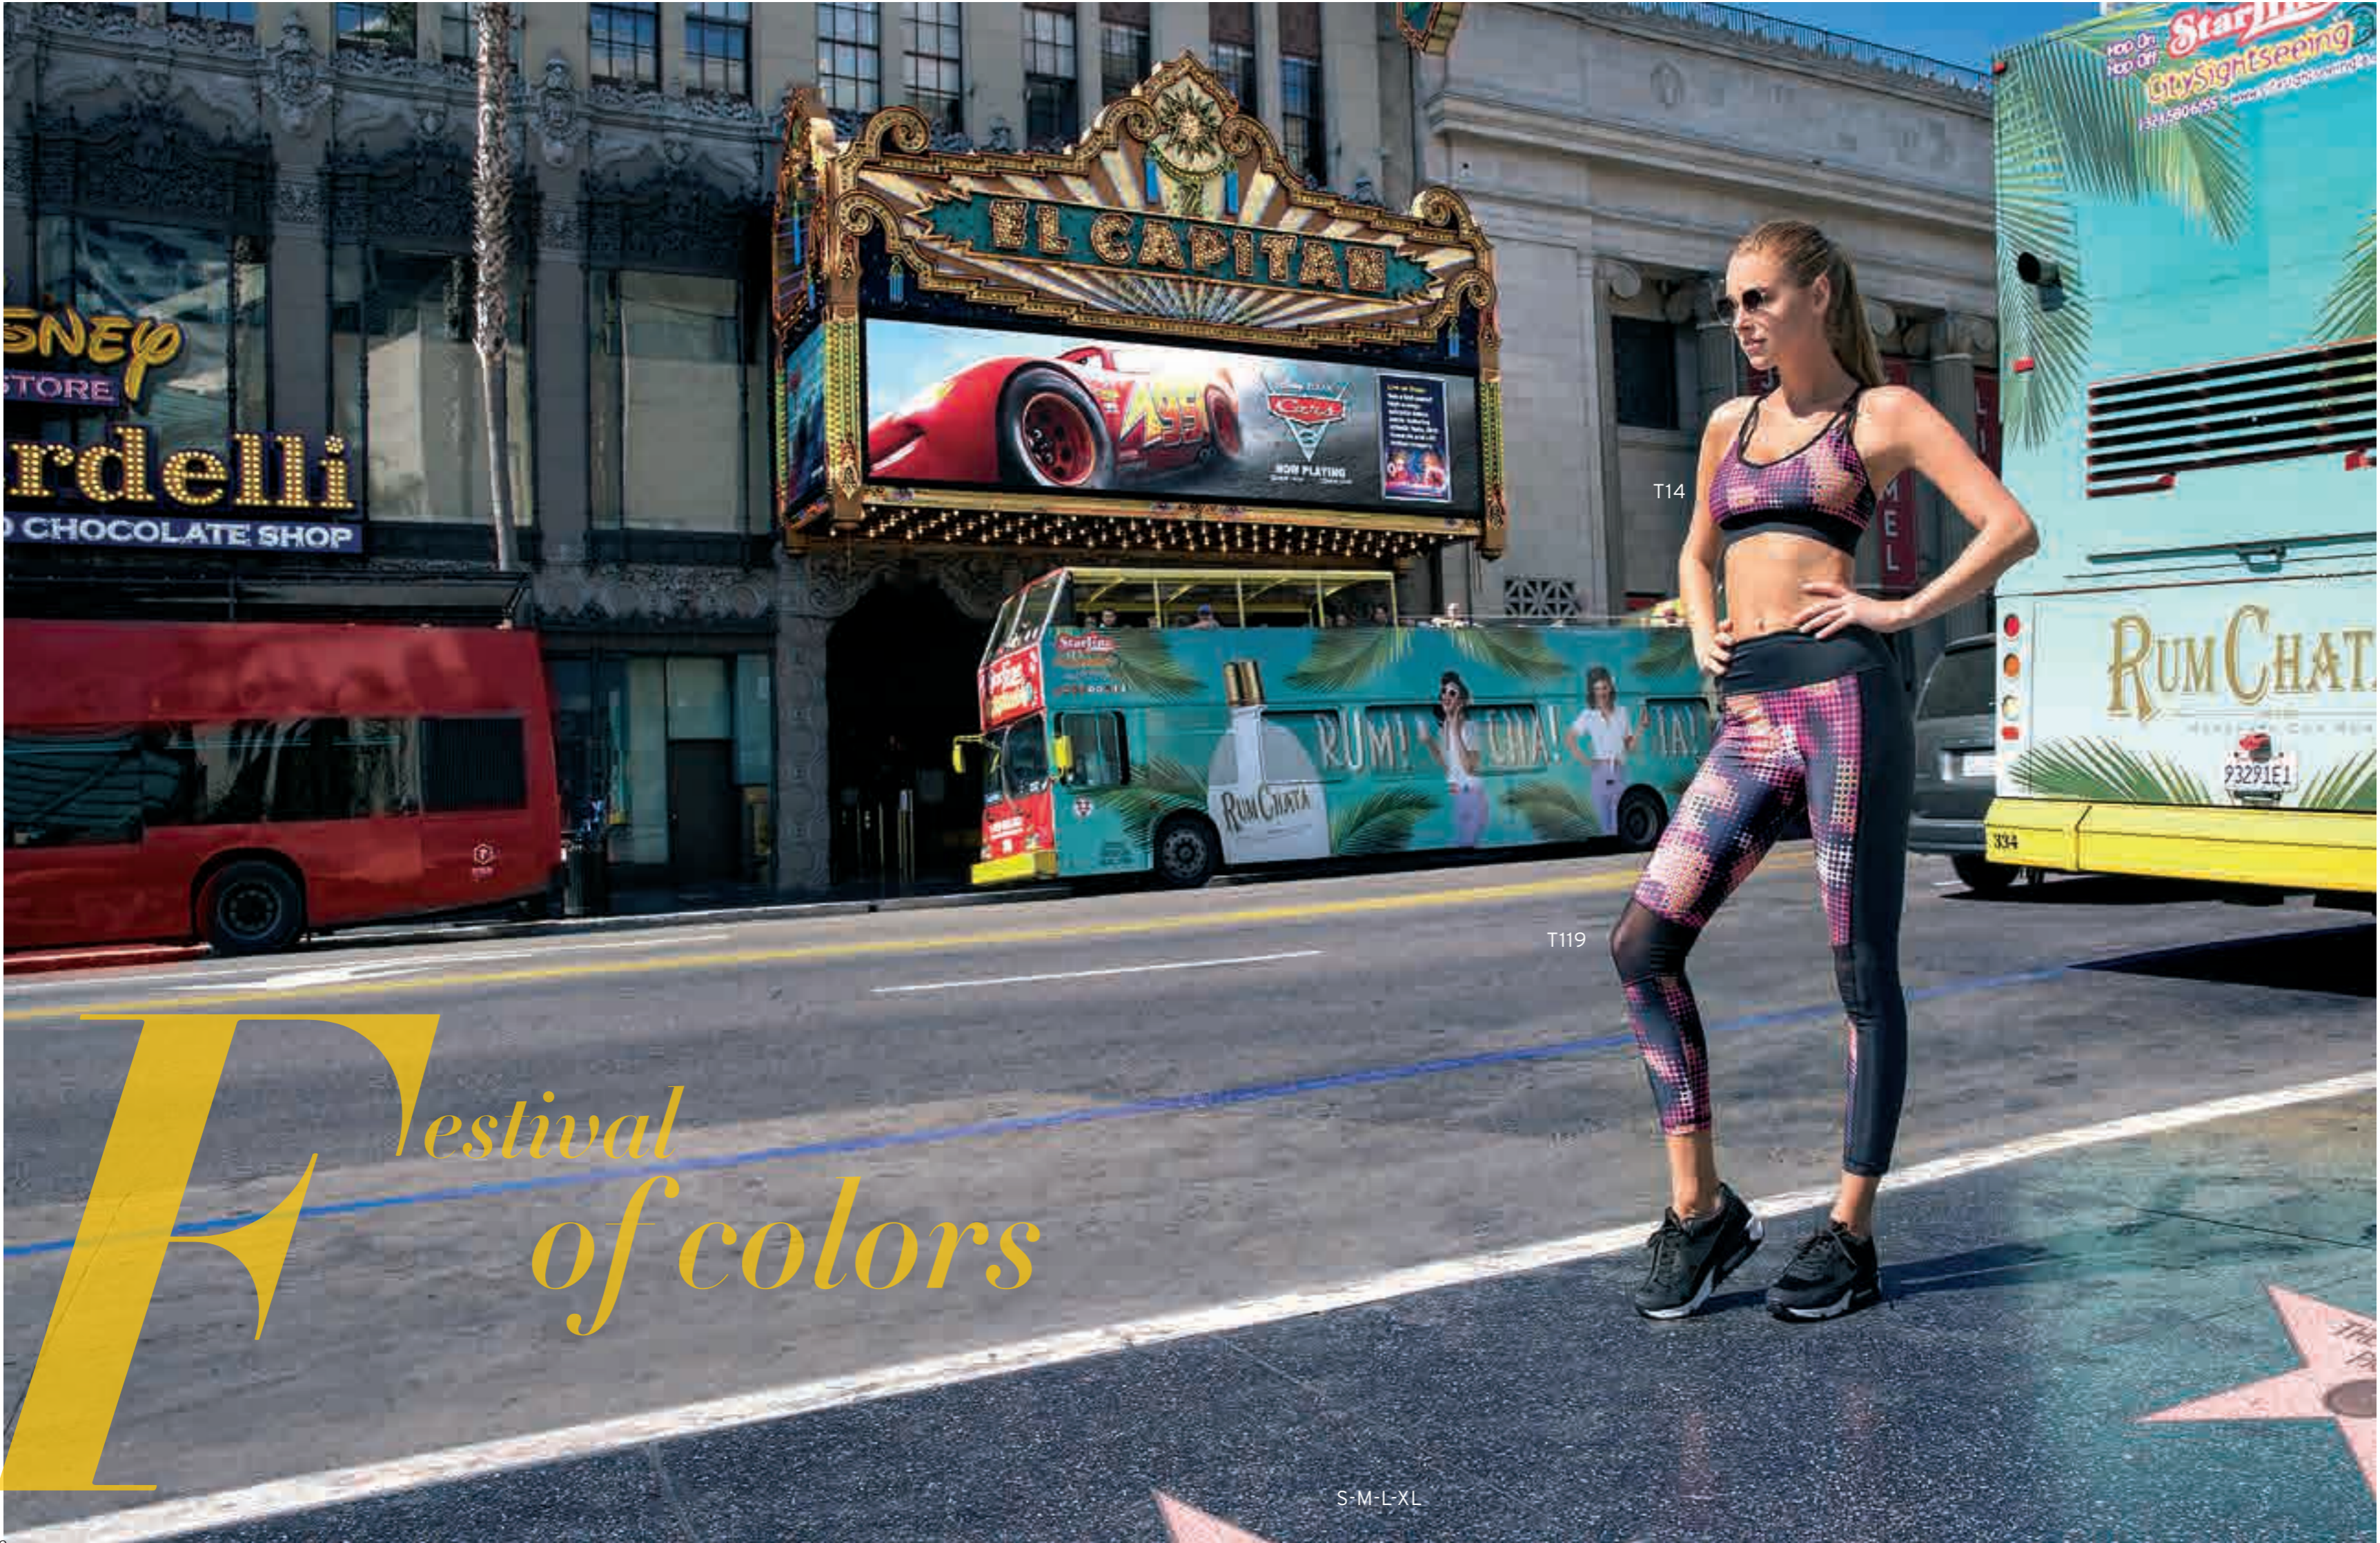

T14

T119

S-M-L-XL