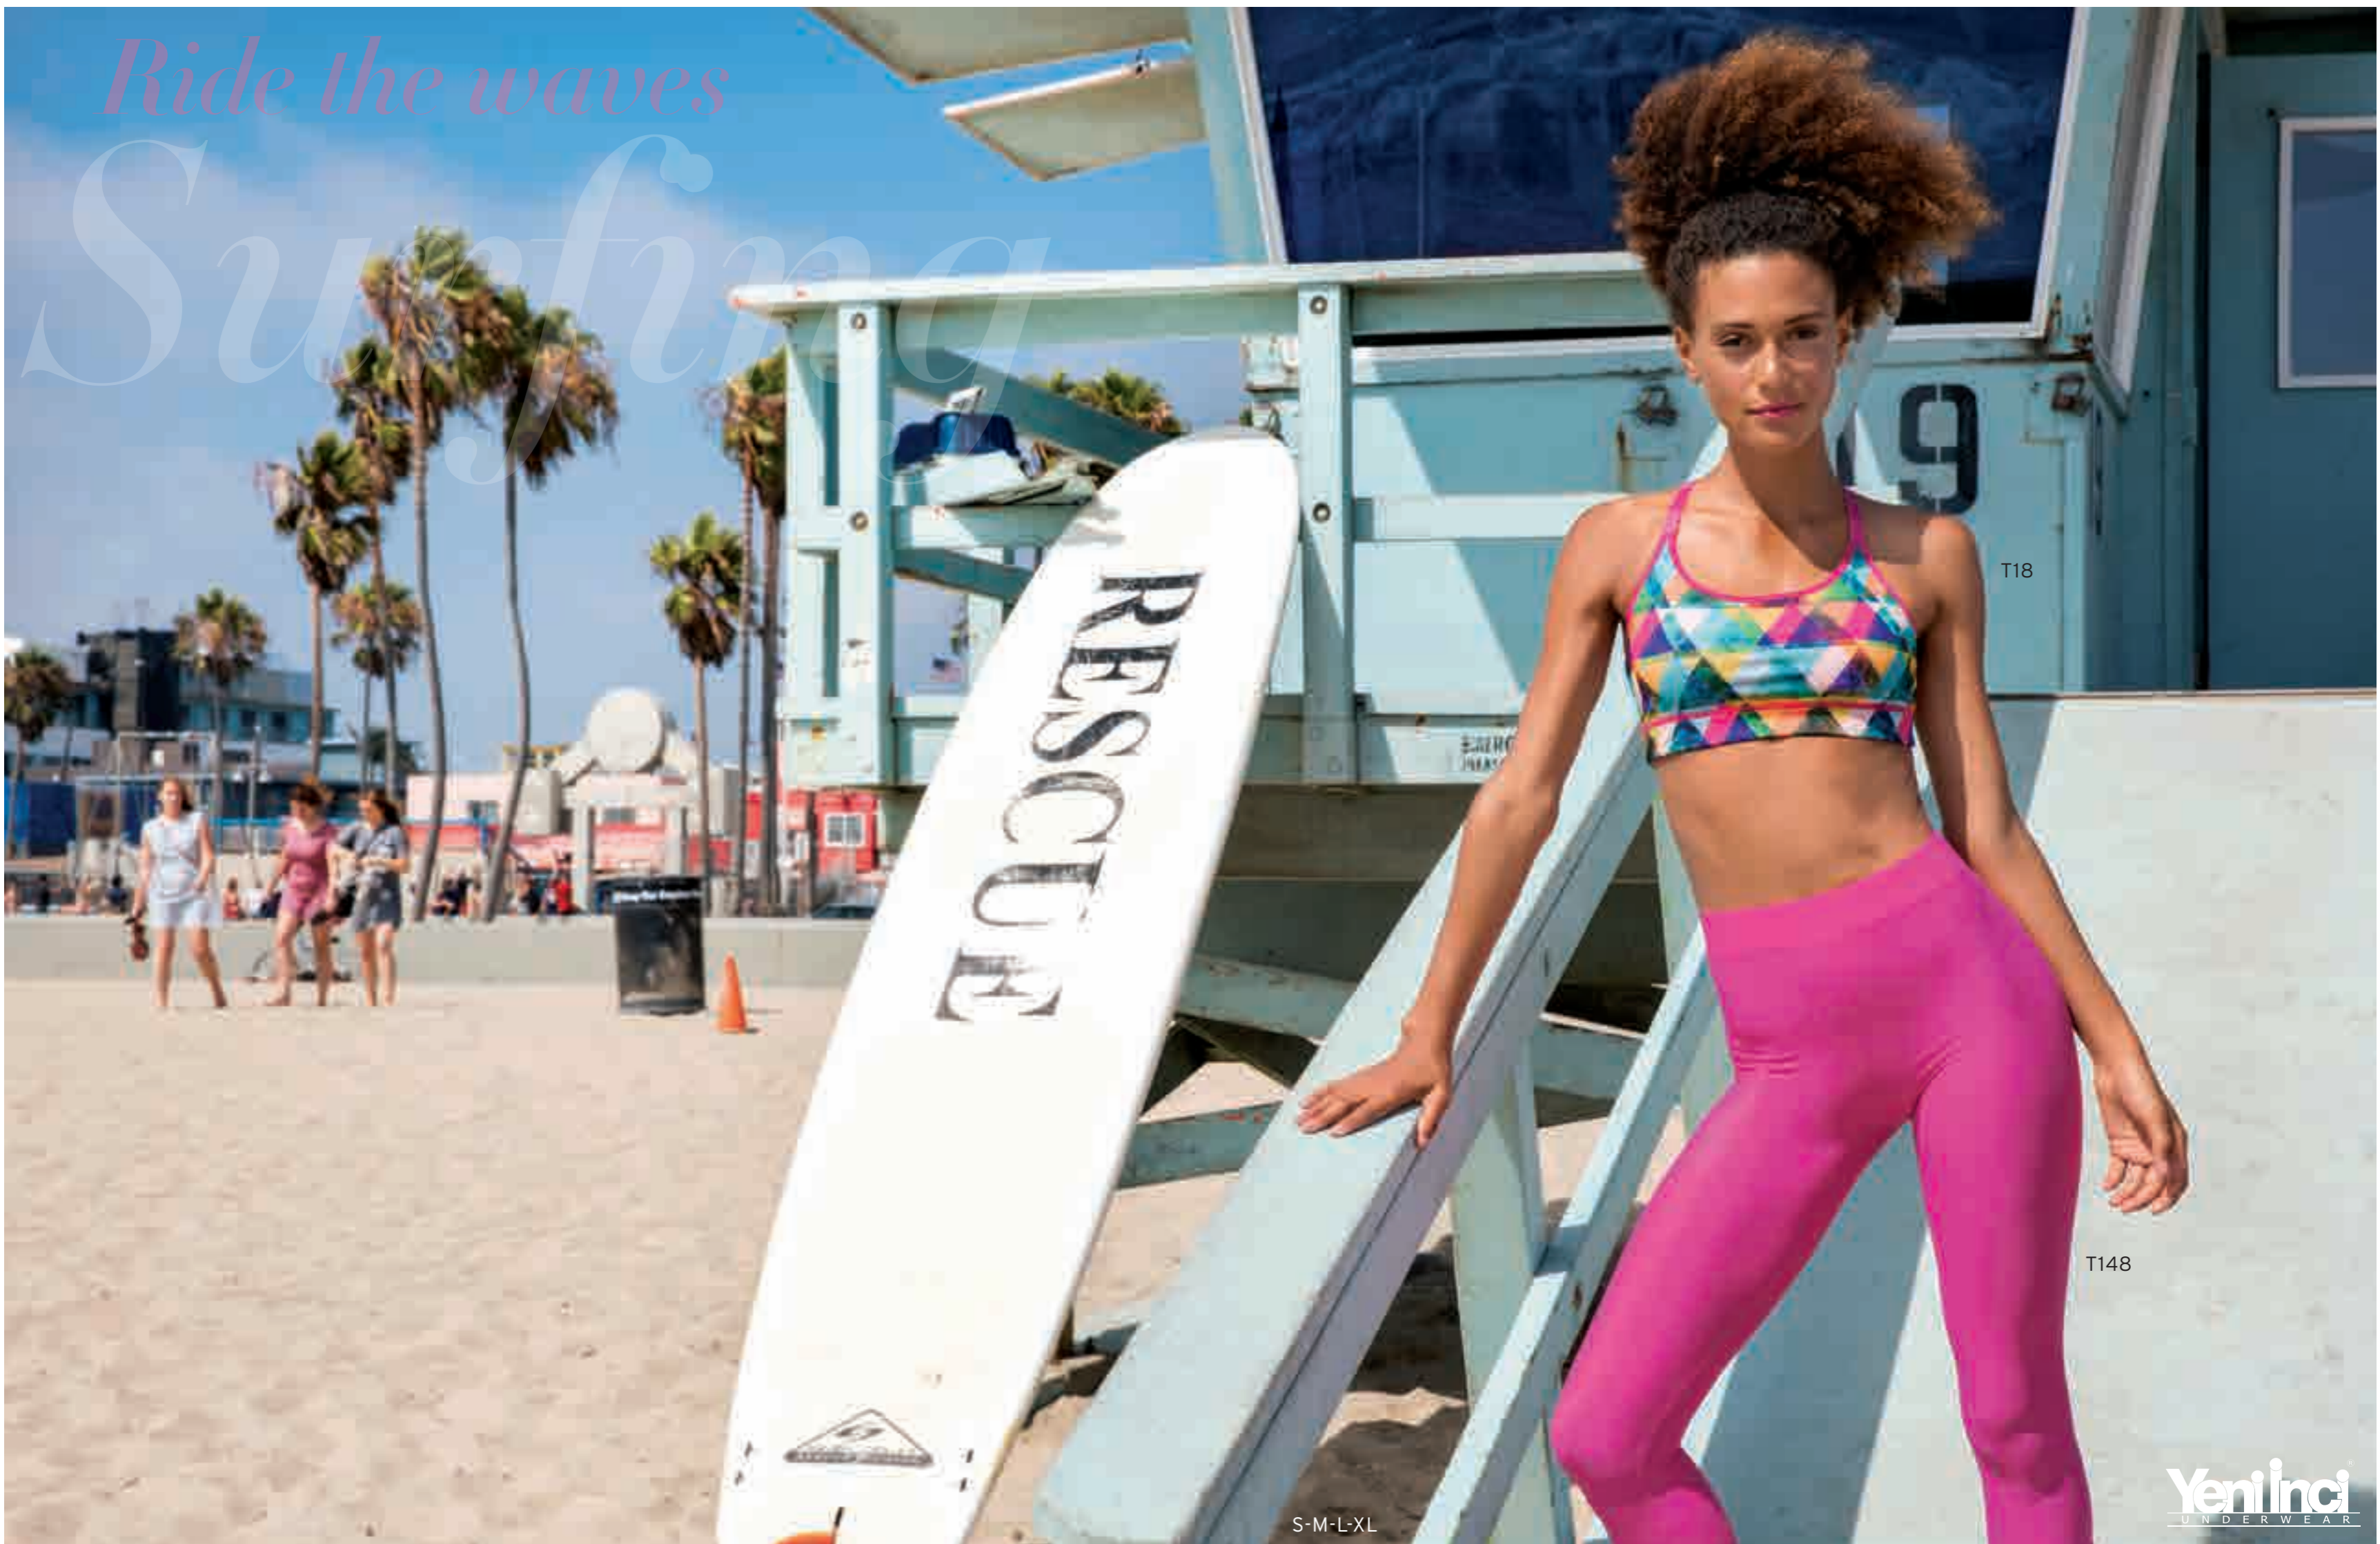

Mavi - Blue  
Pembe - Pink

T14

T118

S-M-L-XL

*Ride the waves*