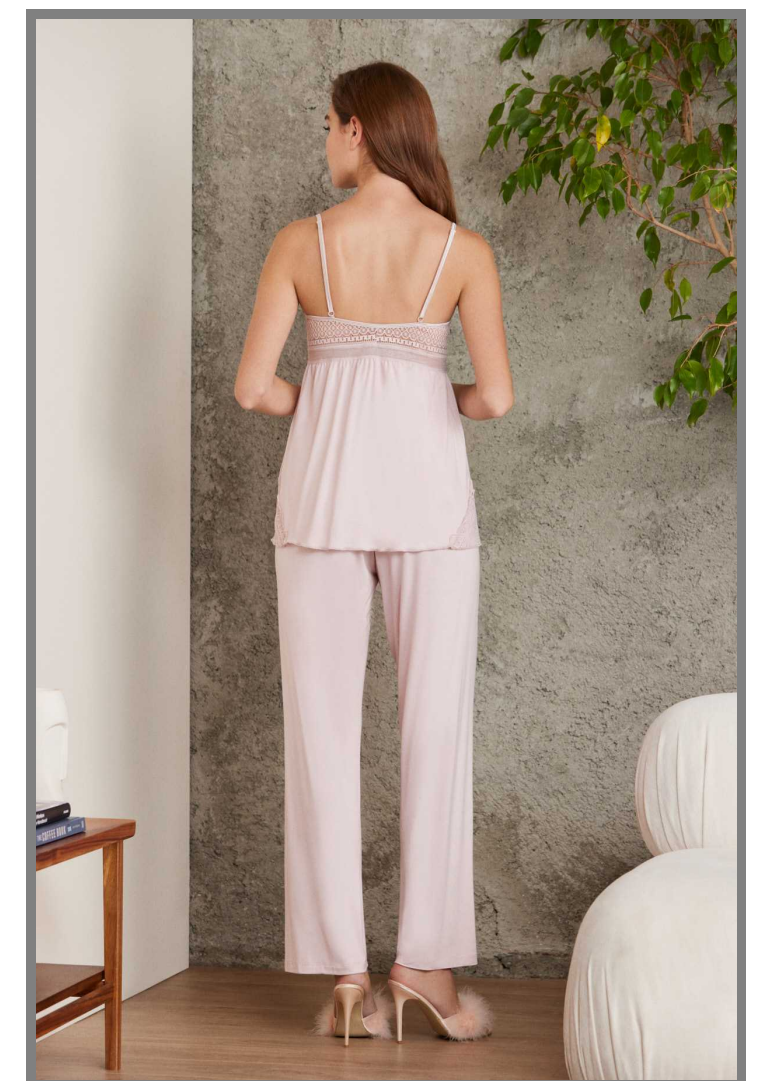

2820

PİJAMA TAKIM / PYJAMA SET

S-M-L-XL

Lacivert - Navy

2820

PIJAMA TAKIM / PYJAMA SET

S-M-L-XL

Mist - Mist Blue