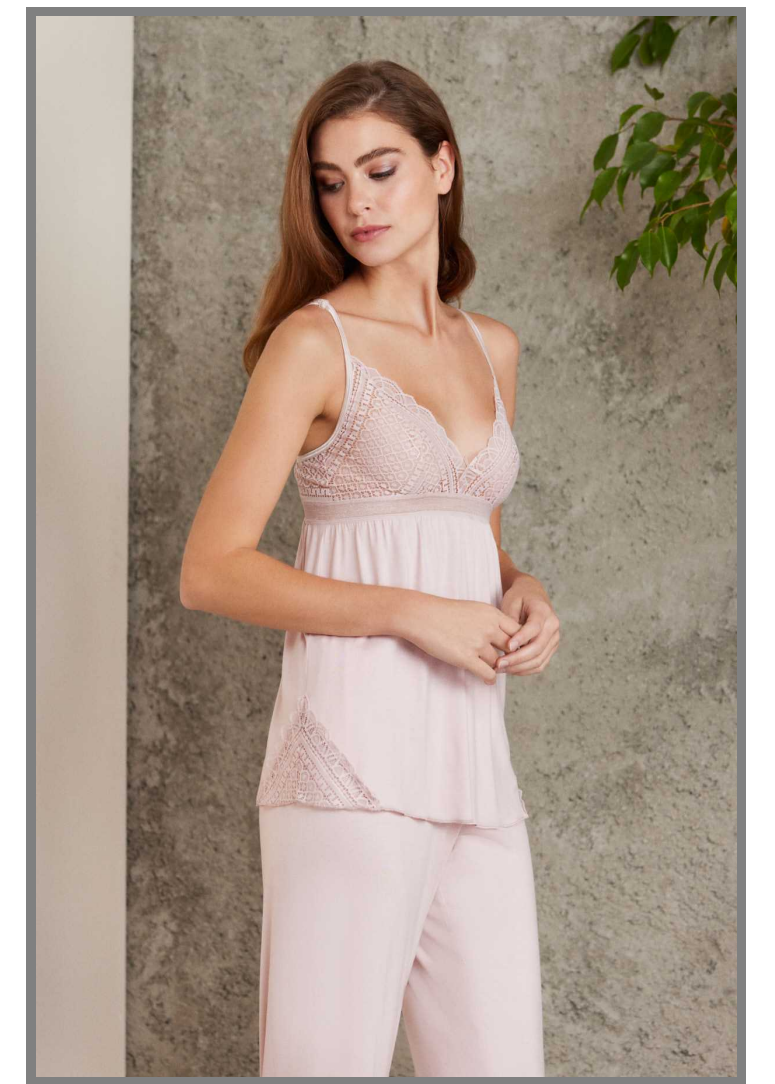

2820

PİJAMA TAKIM / PYJAMA SET

S-M-L-XL

Lacivert - Navy

2820

PIJAMA TAKIM / PYJAMA SET

S-M-L-XL

Mist - Mist Blue