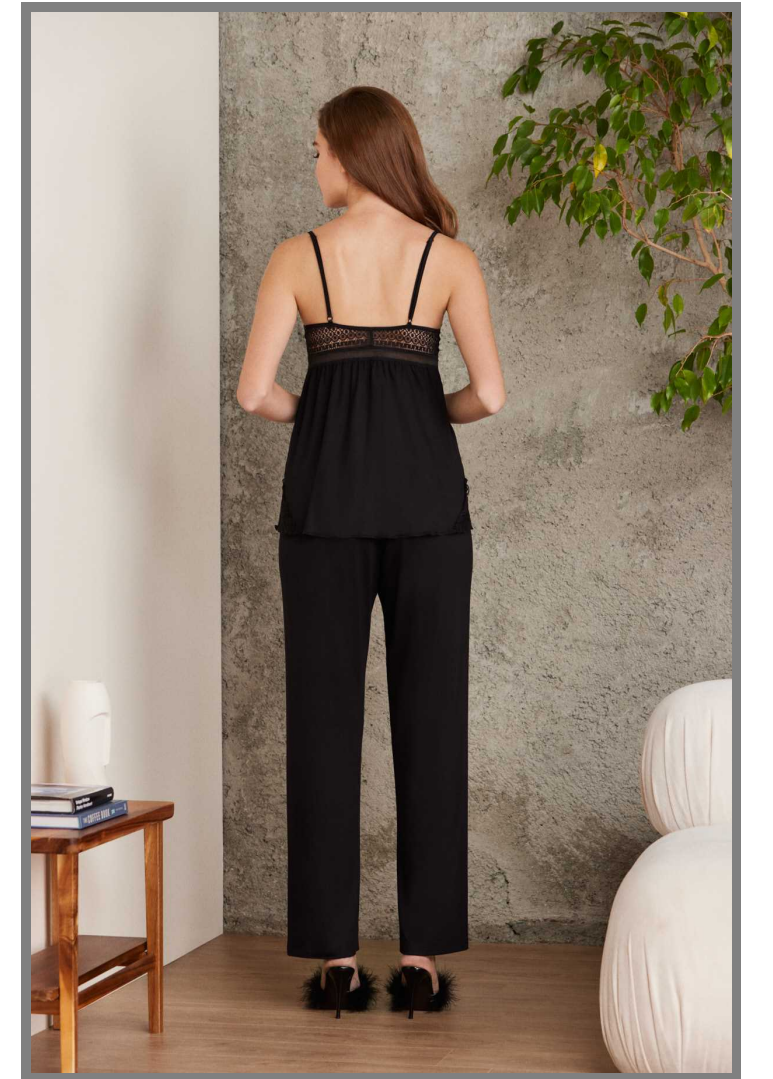

2820

PIJAMA TAKIM / PYJAMA SET

S-M-L-XL

Pudra - Powder

2820

PİJAMA TAKIM / PYJAMA SET

S-M-L-XL

Royal - Royal Grey