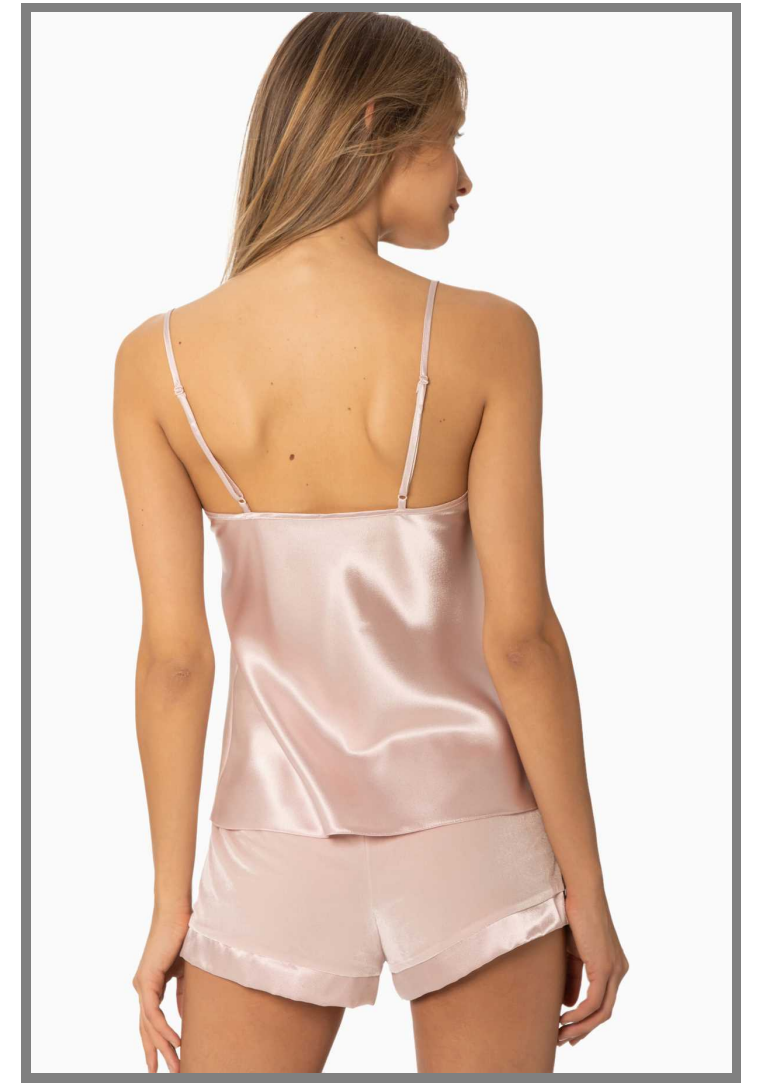

440

ŞORT TAKIM / *SHORTS SET*

S-M-L-XL

Lacivert - *Navy*

440

ŞORT TAKIM / *SHORTS SET*

S-M-L-XL

Mist - *Mist Blue*