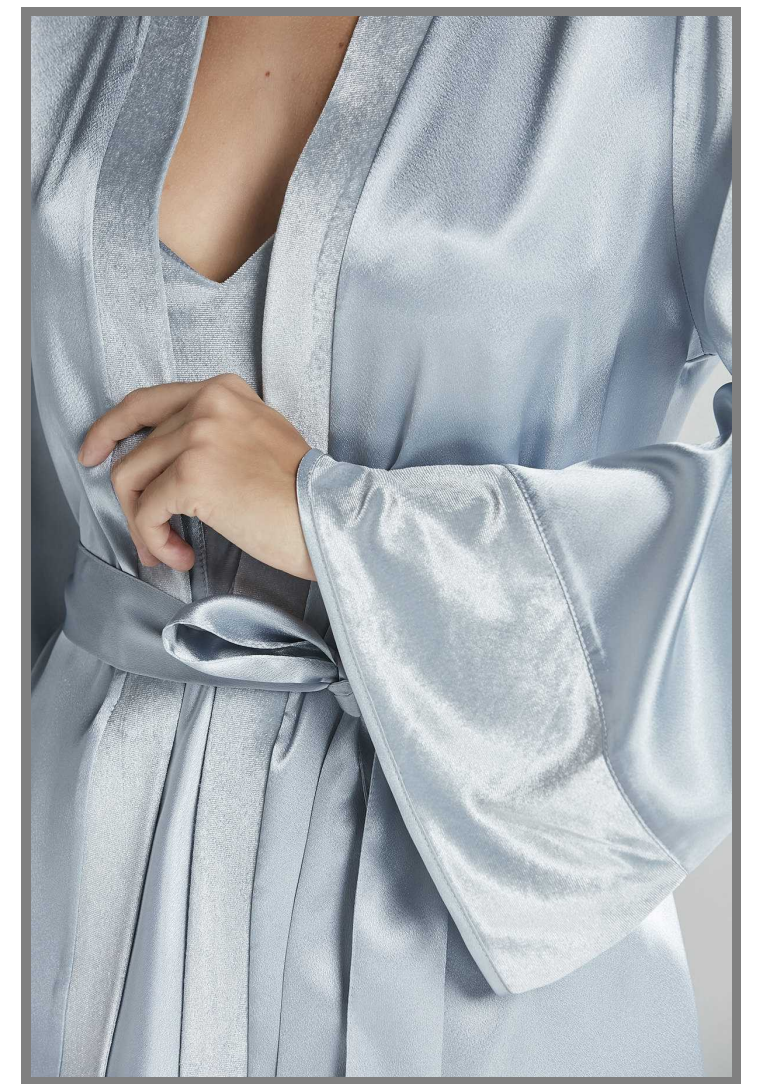

2040

PIJAMA TAKIM / PYJAMA SET

S-M-L-XL

Mist - Mist Blue