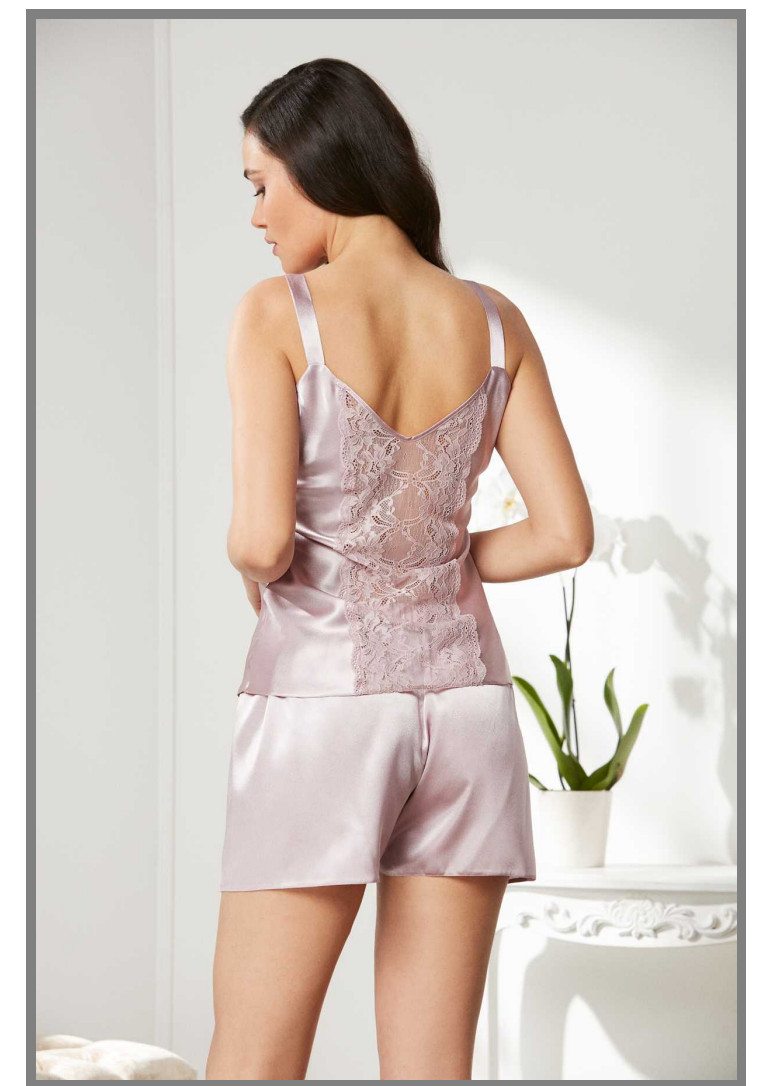

2480

ŞORT TAKIM / *SHORTS SET*

S-M-L-XL

Mist - *Mist Blue*

2480

ŞORT TAKIM / *SHORTS SET*

S-M-L-XL

Pudra - *Powder*