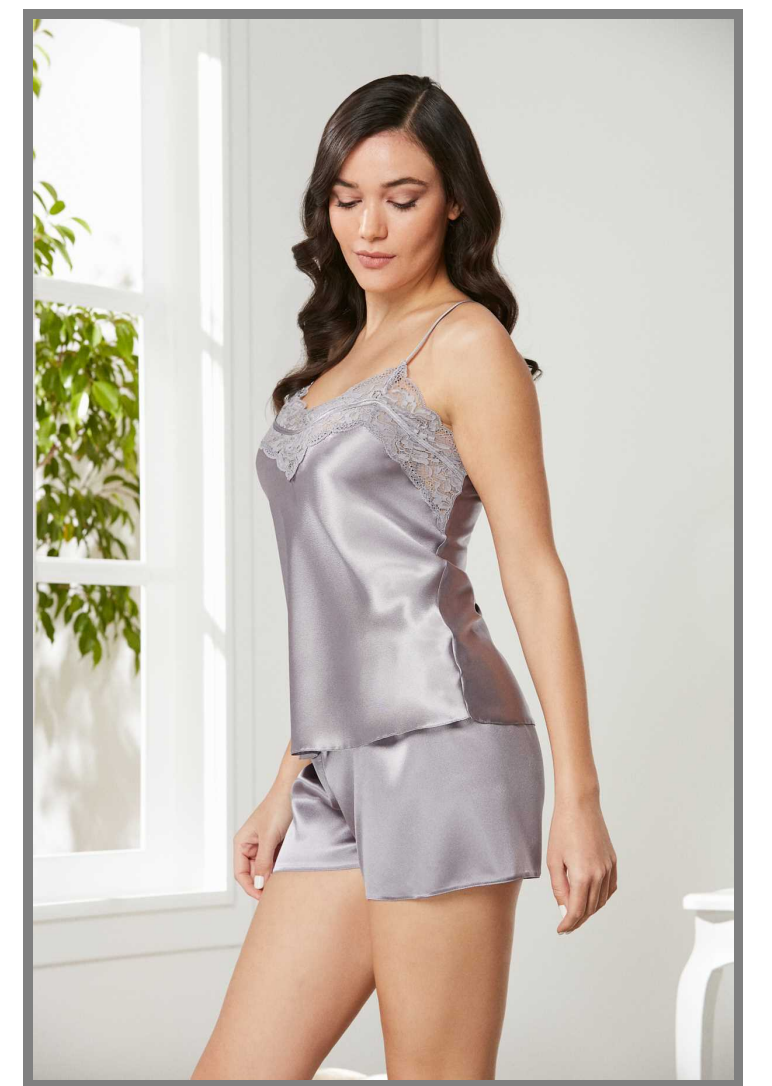

2475

ŞORT TAKIM / *SHORTS SET*

S-M-L-XL

Royal - *Royal Grey*