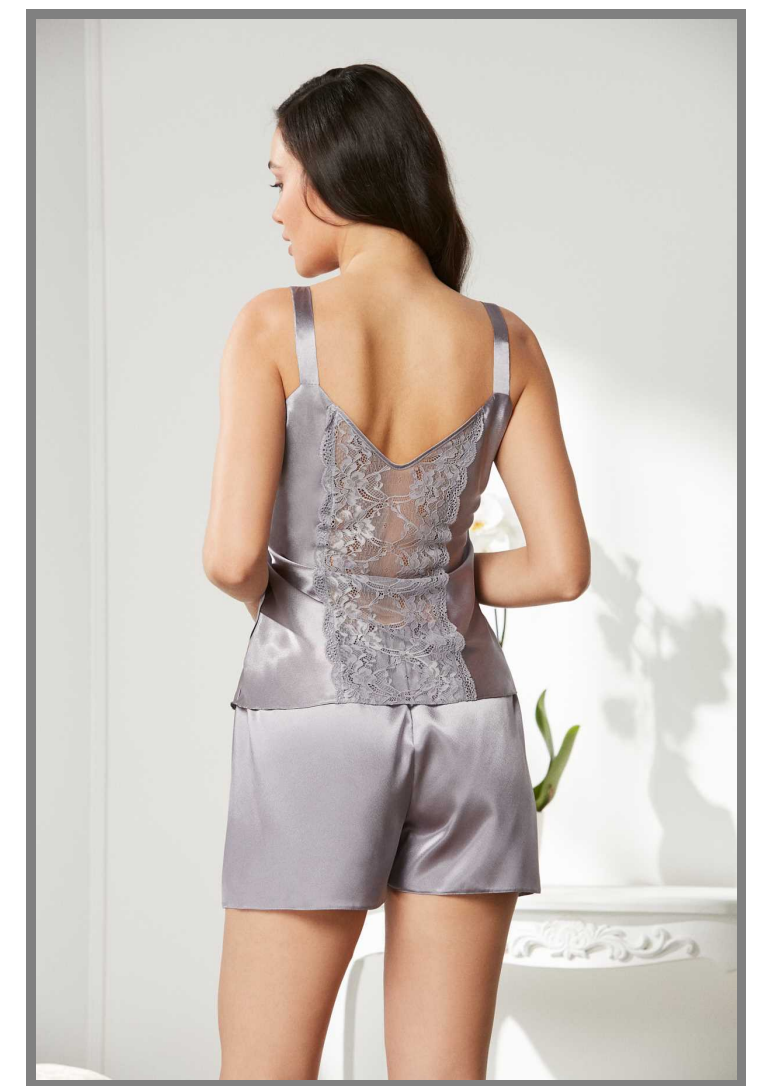

2480

ŞORT TAKIM / *SHORTS SET*

S-M-L-XL

Royal - *Royal Grey*