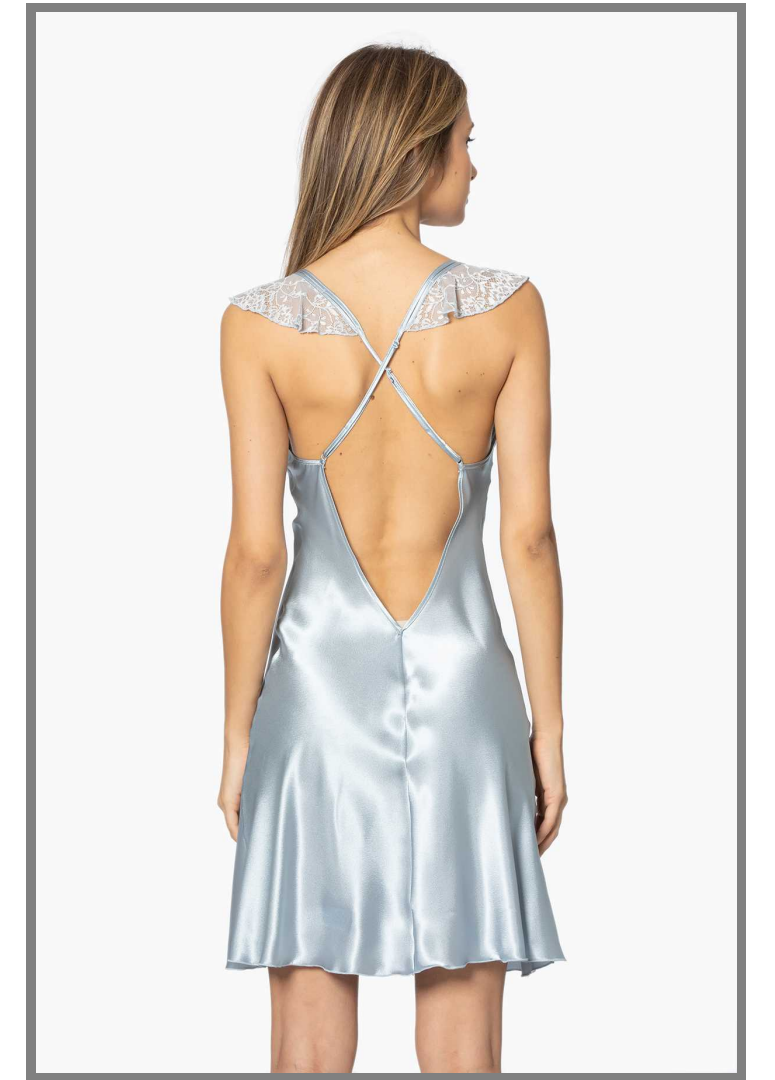

635

GECELİK / NIGHTY

S-M-L-XL

Mist - *Mist Blue*