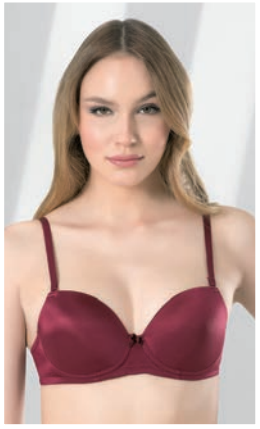

fabony

3800
Body | Bodysuit
75B-80B-85B-90B

lacivert, bordo, pudra, siyah | navyblue, burgundy, powder, black

siyah, bordo, lacivert | black, burgundy, navyblue

3810
Dantelli Body | Lace Bodysuit
75B-80B-85B-90B

BASIC COLLECTION

fabony

fabony

3000

Basic Yanı Kesik Dolu Cup Sütyen | Basic Side Cups Push-Up Bra

75B-80B-85B-90B

ekru, siyah, ten, beyaz, bordo, pembe, lacivert
ecru, black, skin, white, burgundy, pink, navyblue