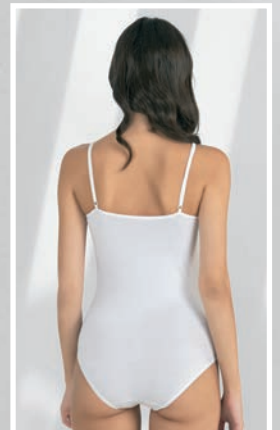

siyah, beyaz, ten - black, white, skin

1180
Bady | Bodysuit
S-M-L-XL