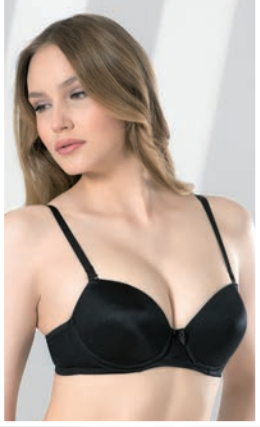

fabony

3800
Body | Bodysuit
75B-80B-85B-90B

lacivert, bordo, pudra, siyah | navyblue, burgundy, powder, black

siyah, bordo, lacivert | black, burgundy, navyblue

3810
Dantelli Body | Lace Bodysuit
75B-80B-85B-90B

BASIC COLLECTION

fabony

fabony

3000

Basic Yanı Kesik Dolu Cup Sütyen | Basic Side Cups Push-Up Bra

75B-80B-85B-90B

ekru, siyah, ten, beyaz, bordo, pembe, lacivert
ecru, black, skin, white, burgundy, pink, navyblue