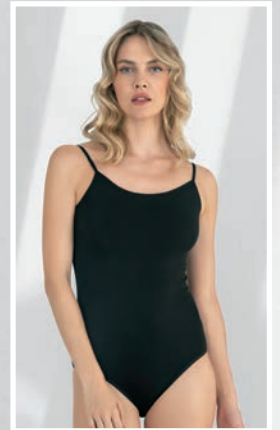

siyah, beyaz, ten - black, white, skin

1180
Bady | Bodysuit
S-M-L-XL